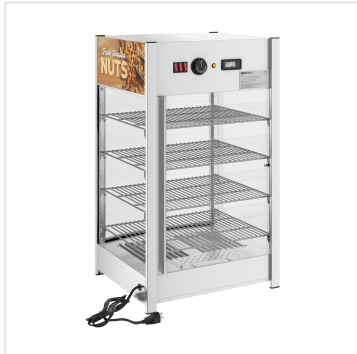

## ServIt 12" Roasted Nuts Full-Service Countertop Display Warmer with 4 Shelves

#423PDW12D1SRN

### FEATURES

- Includes 4 chrome plated shelves for a wide variety of hot foods
- LED lights and 3-sided backlit decals provide elegant merchandising
- Single door design for full service applications
- Includes a water pan for passive humidity control to prevent dryness
- Temperature range of 86-194 degrees Fahrenheit; 120V, 800W

### TECHNICAL DATA

Width	18 Inches
Depth	17 Inches
Height	31 Inches
Rack Width	16 3/4 Inches
Rack Depth	13 1/2 Inches
Phase	1 Phase
Voltage	120 Volts
Wattage	800 Watts
Access Type	Doors
Control Type	Thermostatic

## Notes & Details

Keep your roasted nuts and other packaged snacks hot, fresh, and ready to enjoy by choosing this ServIt 12" roasted nuts full-service countertop display warmer with 4 shelves! Add this unit to your pizza shop, kiosk, convenience store, concession stand, movie theater, or food truck to hold freshly roasted nuts and other hot foods and show them off to your customers. This countertop warmer offers four chrome-plated shelves that can hold pizzas up to 12" or any other hot grab-and-go food. When this warmer is installed on your counter, it will draw in customers with bright LED lighting and backlit decals on three sides of the unit. It has four glass sides so customers can see your delicious snacks from any angle, and the single glass door allows simple loading or unloading.