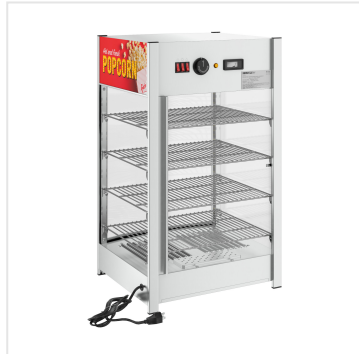

ServIt 12" Popcorn Full-Service Countertop Display Warmer with 4 Shelves

#423PDW12D1SPC

FEATURES

- Includes 4 chrome plated shelves for a wide variety of hot foods
- LED lights and 3-sided backlit decals provide elegant merchandising
- Single door design for full service applications
- Includes a water pan for passive humidity control to prevent dryness
- Temperature range of 86-194 degrees Fahrenheit; 120V, 800W

TECHNICAL DATA

Width	18 Inches
Depth	17 Inches
Height	31 Inches
Rack Width	16 3/4 Inches
Rack Depth	13 1/2 Inches
Phase	1 Phase
Voltage	120 Volts
Wattage	800 Watts
Access Type	Doors
Control Type	Thermostatic

CERTIFICATIONS

NEMA 5-15P

TECHNICAL DATA

Color	Clear Silver
Door Type	Clear
Features	Controlled Humidity Lighted Interior
Installation Type	Countertop
Material	Chrome-Plated Metal
Number of Doors	1 Doors
Number of Shelves	4 Shelves
Power Type	Electric
Service Type	Full Service
Temperature Range	86 - 194 Degrees F
Temperature Settings	Adjustable

Notes & Details

Keep your popcorn and other packaged snacks hot, fresh, and ready to enjoy by choosing this ServIt 12" popcorn full-service countertop display warmer with 4 shelves! Add this unit to your pizza shop, kiosk, convenience store, concession stand, movie theater, or food truck to hold freshly made popcorn and other hot foods and show them off to your customers. This countertop warmer offers four chrome-plated shelves that can hold pizzas up to 12" or any other hot grab-and-go food. When this warmer is installed on your counter, it will draw in customers with bright LED lighting and backlit decals on three sides of the unit. It has four glass sides so customers can see your delicious snacks from any angle, and the single glass door allows simple loading or unloading.