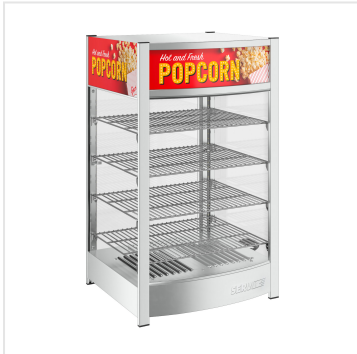

ServIt 12" Popcorn Full-Service Countertop Display Warmer with 4 Shelves

#423PDW12D1SPC

FEATURES

- Includes 4 chrome plated shelves for a wide variety of hot foods
- LED lights and 3-sided backlit decals provide elegant merchandising
- Single door design for full service applications
- Includes a water pan for passive humidity control to prevent dryness
- Temperature range of 86-194 degrees Fahrenheit; 120V, 800W

TECHNICAL DATA

Width	18 Inches
Depth	17 Inches
Height	31 Inches
Rack Width	16 3/4 Inches
Rack Depth	13 1/2 Inches
Phase	1 Phase
Voltage	120 Volts
Wattage	800 Watts
Access Type	Doors
Control Type	Thermostatic

CERTIFICATIONS

NEMA 5-15P

TECHNICAL DATA

Color	Clear Silver
Door Type	Clear
Features	Controlled Humidity Lighted Interior
Installation Type	Countertop
Material	Chrome-Plated Metal
Number of Doors	1 Doors
Number of Shelves	4 Shelves
Power Type	Electric
Service Type	Full Service
Temperature Range	86 - 194 Degrees F
Temperature Settings	Adjustable

Notes & Details

Keep your popcorn and other packaged snacks hot, fresh, and ready to enjoy by choosing this ServIt 12" popcorn full-service countertop display warmer with 4 shelves! Add this unit to your pizza shop, kiosk, convenience store, concession stand, movie theater, or food truck to hold freshly made popcorn and other hot foods and show them off to your customers. This countertop warmer offers four chrome-plated shelves that can hold pizzas up to 12" or any other hot grab-and-go food. When this warmer is installed on your counter, it will draw in customers with bright LED lighting and backlit decals on three sides of the unit. It has four glass sides so customers can see your delicious snacks from any angle, and the single glass door allows simple loading or unloading.