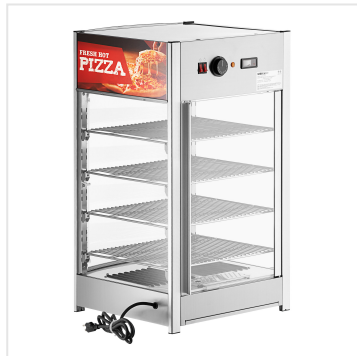

CERTIFICATIONS

ETL Sanitation

Customizable

ETL, US & Canada

5-15P