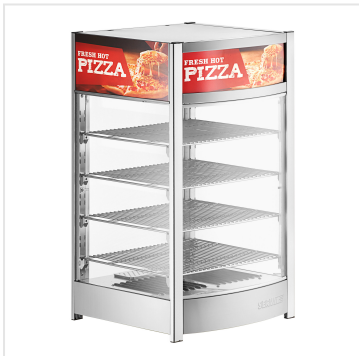

CERTIFICATIONS

ETL Sanitation

Customizable

ETL, US & Canada

5-15P