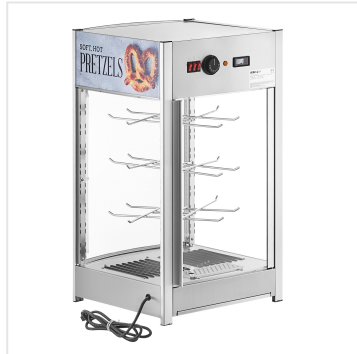

CERTIFICATIONS

ETL Sanitation

Customizable

ETL, US & Canada

5-15P