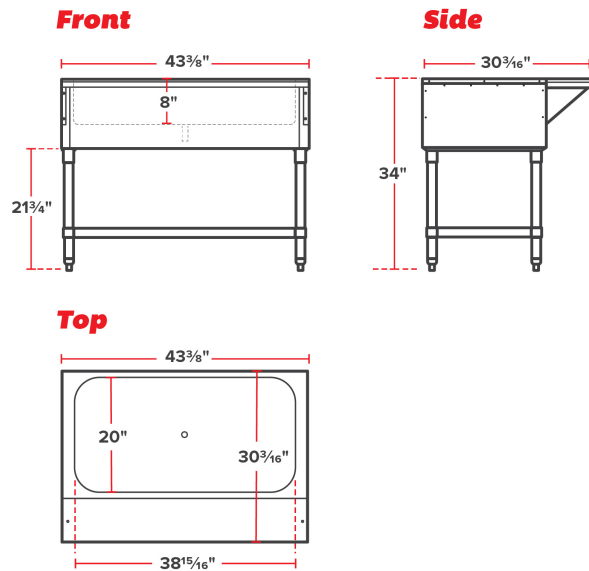

TECHNICAL DATA

Material	Stainless Steel
Style	Ice Cooled
Type	Food Tables

Plan View

Notes & Details

Chill your seafood, salad ingredients, fruits, and other cold products for hours with this Servit CFT3 stainless steel 3 pan ice-cooled cold food table! Its spacious ice well allows you to place (3) 12" x 20" food pans, or multiple food pans of various sizes, which increases its versatility to perform in self-serve or staff-serve applications. The ice pan slopes down to a 1" IPS drain to facilitate smooth, hassle-free drainage of melted ice and simplify clean up for staff. The pan features fiberglass insulation to guarantee maximum temperature retention and product longevity. An 8" x 43 3/8" white thermoplastic cutting board is included with this table, ensuring you will have a convenient place for preparing food!

The top and bowl of this unit are constructed with 20-gauge 304 stainless steel, which ensures long-term durability in commercial environments while remaining easy to clean. This ice-cooled cold food table also features a 20-gauge undershelf with galvanized steel sockets to provide additional, easy-to-access storage for cooking equipment and supplies. The stainless steel legs provide a sturdy base to support your cold food table with ease!

⚠ WARNING: This product can expose you to chemicals including lead, which are known to the State of California to cause cancer, birth defects, or other reproductive harm. For more information, go to www.p65warnings.ca.gov.