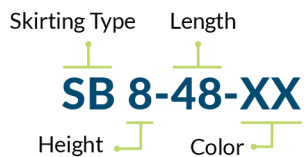

Stage Guard Rail

For use with stages

Model #	Description
GRS30	30"W Guard Rail for Stages
GRS36	36"W Guard Rail for Stages
GRS48	48"W Guard Rail for Stages

Skirting Options

Model Number Configuration

Type

Box pleat skirting (SB)

Shirred pleat skirting (SS)

Color

Length

Height

See our Full Stage & Risers Overview Guide!

[Click Here!](#)