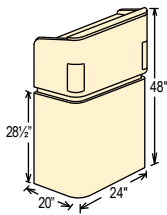

FOR AUDIENCES UP TO 7500

Contemporary Transitional Style!
WITH BOLD VENEER LOOK

GENEROUS READING SURFACE

MODERN RADIUS CURVES

2 LOCKING DOORS

COLOR OPTIONS

MAHOGANY ON WALNUT
950/901-MY/WT

950/901 TECHNICAL SPECIFICATIONS

DIMENSIONS	48"H x 24"W x 20"D
WEIGHT	175 lbs.
SHELF	11"H x 13"D x 22 1/2"W
POWER OUTPUT	75 Watts
MICROPHONES	2 Condenser type: Surface Mounted 24" Gooseneck Microphone, Tie-Clip/Lavalier with 10' Cable
SPEAKERS	Four 4" High Efficiency
INPUTS	Two Mics, One Aux
WIRELESS	Switchable; Two Frequency
OUTPUTS	Line out 1: Extension Speaker, Line out 2: Media Player
CONTROLS	Four Volume, Bass/Treble, On/Off
FUSE	Internally Mounted, 2A
POWER SUPPLY	117V AC; 12V DC with Optional Battery
RECHARGER	Internally Mounted, with LED Indicator
MIC MOUNT	SM - Stock Mount to prevent feedback