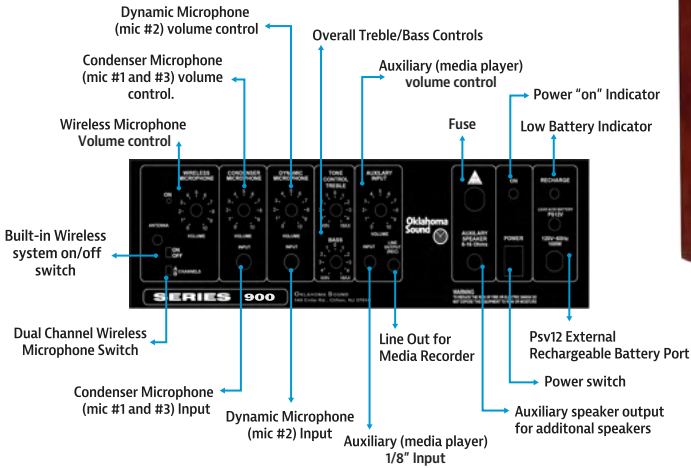

COLOR OPTIONS

MAHOGANY ON WALNUT
950/901-MY/WT

950/901 TECHNICAL SPECIFICATIONS

DIMENSIONS	48"H x 24"W x 20"D
WEIGHT	175 lbs.
SHELF	11"H x 13"D x 22 1/2"W
POWER OUTPUT	75 Watts
MICROPHONES	2 Condenser type: Surface Mounted 24" Gooseneck Microphone, Tie-Clip/Lavalier with 10' Cable
SPEAKERS	Four 4" High Efficiency
INPUTS	Two Mics, One Aux
WIRELESS	Switchable; Two Frequency
OUTPUTS	Line out 1: Extension Speaker, Line out 2: Media Player
CONTROLS	Four Volume, Bass/Treble, On/Off
FUSE	Internally Mounted, 2A
POWER SUPPLY	117V AC; 12V DC with Optional Battery
RECHARGER	Internally Mounted, with LED Indicator
MIC MOUNT	SM - Stock Mount to prevent feedback