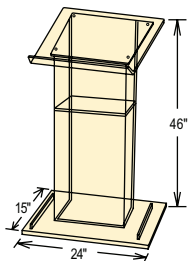

## FEATURES

- **Contemporary-style lectern, perfect for a worship or modern business setting**
- Light weight and made from 1/2" and 3/8" thick acrylic Plexiglass
- Broad 24"x16" reading surface with book stop
- Convenient 14"x8" shelf
- Ships UPS

#### TECHNICAL SPECIFICATIONS

DIMENSIONS	46" H x 24" W x 15" D
WEIGHT	47 lbs.
SHELF	14" W x 8" D