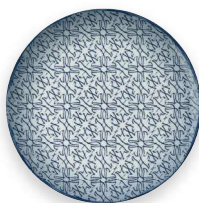

AVAILABLE PATTERNS

Ornaments Dark Blue with Color Gradient