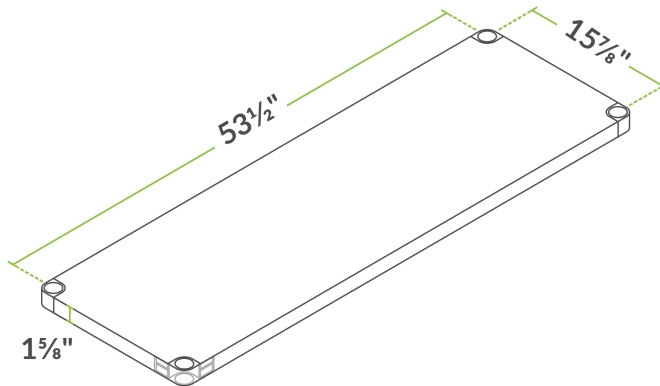

Plan View

Notes & Details

Add valuable storage space to your Regency work table with this Regency adjustable stainless steel work table undershelf! This undershelf will work with 24" x 60" tables to provide an extra shelf for storing items like frequently used prep tools, cutting boards, bar towels, oven mitts, pans, trays, and more! Since this shelf is adjustable, you can move it higher or lower to accommodate larger items like some types of light equipment or large mixing bowls.

This work table undershelf is made of 18 gauge, type 430 stainless steel to ensure durability and corrosion resistance. Stainless steel is a great choice for food prep areas since it is easy to clean and sanitize, plus it provides a sleek, professional appearance that will fit right in to your commercial kitchen. Accessorize your work table with this undershelf to ensure a stable, sanitary storage area for commonly used items that you want to keep within arms' reach.

This undershelf is designed to fit 24" x 60" Regency work tables. Its actual dimensions are 6" shorter than the table in length and width because the table legs are set in under the table top.

⚠ WARNING: This product can expose you to chemicals including lead, which are known to the State of California to cause cancer, birth defects, or other reproductive harm. For more information, go to www.p65warnings.ca.gov.