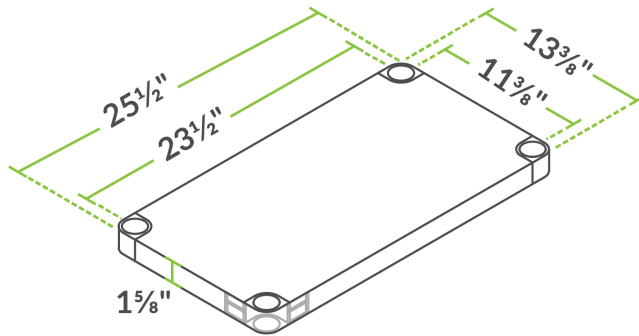

Plan View

Notes & Details

Add valuable storage space to your Regency work table with this Regency adjustable stainless steel work table undershelf! This undershelf will work with 18" x 30" tables to provide an extra shelf for storing frequently used items like prep tools, cutting boards, bar towels, oven mitts, pans, and trays. Since this shelf is adjustable, you can move it higher or lower to accommodate items of varying sizes.

This work table undershelf is made of 18 gauge, type 430 stainless steel to ensure maximum durability and corrosion resistance. Stainless steel is a great choice for food prep areas since it is easy to clean and sanitize, plus it provides a sleek, professional appearance that will fit right in to your commercial kitchen. Accessorize your work table with this undershelf to ensure a stable, sanitary storage area for commonly used items that you want to keep within arms' reach.

This undershelf is designed to fit select 18" x 30" Regency work tables. Its actual dimensions are 6" shorter than the table in length and width because the table legs are set in under the table top.

⚠ WARNING: This product can expose you to chemicals including lead, which are known to the State of California to cause cancer, birth defects, or other reproductive harm. For more information, go to www.p65warnings.ca.gov.