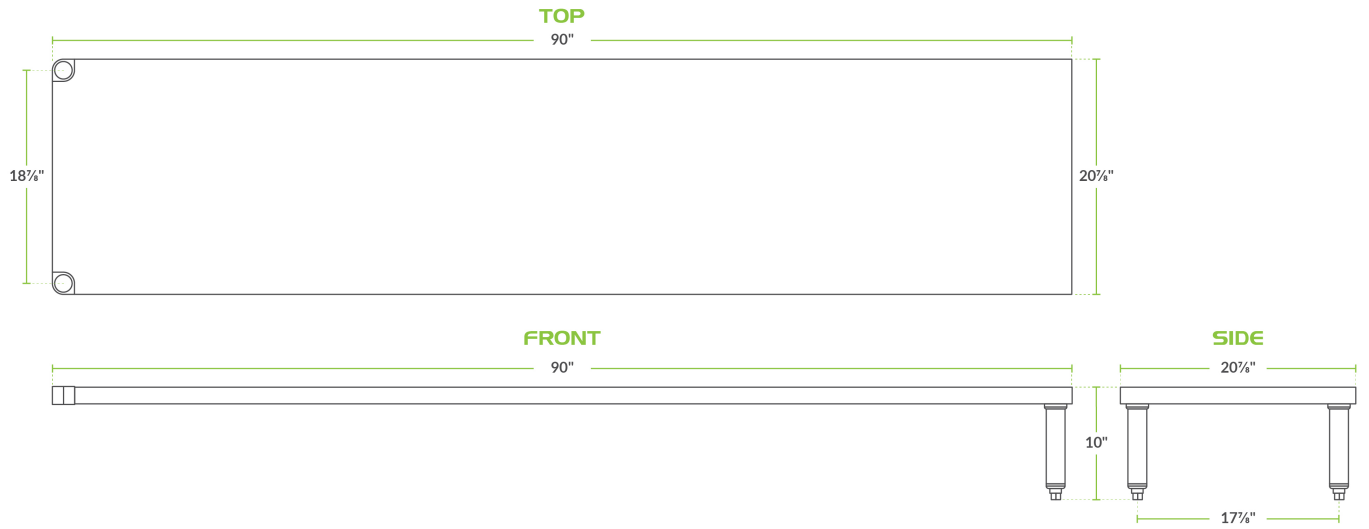

Regency 90" x 21" Stainless Steel Dish Table Undershelf for 8' Dish Tables

#600UDT2490

Technical Data

Length	90 Inches
Width	20 7/8 Inches
Height	10 Inches
Features	NSF Listed
Gauge	18 Gauge
Material	Stainless Steel
Stainless Steel Type	Type 304
Type	Undershelves

Features

- Adds quick and convenient storage space below your dish tables
- Constructed of durable 18 gauge type 304 stainless steel
- Designed to fit 8' dish tables

Certifications

Plan View

Notes & Details

Use this Regency 90" x 21" stainless steel dish table undershelf to easily add quick and convenient storage space below your dish tables. It's constructed of durable 18 gauge type 304 stainless steel, and it features 10" high legs on one side. This undershelf is designed to fit 8' dish tables.