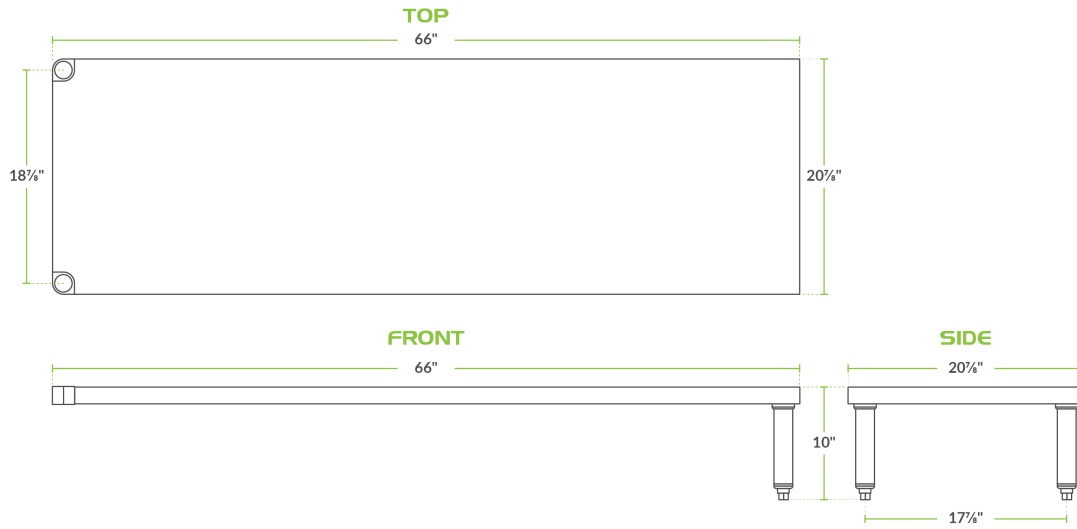

Regency 66" x 21" Stainless Steel Dish Table Undershef for 6' Dish Tables

#600UDT2466

Technical Data

Length	66 Inches
Width	20 7/8 Inches
Height	10 Inches
Features	NSF Listed
Gauge	18 Gauge
Material	Stainless Steel
Stainless Steel Type	Type 304
Type	Undershelves

Features

- Adds quick and convenient storage space below your dish tables
- Constructed of durable 18 gauge type 304 stainless steel
- Designed to fit 6' dish tables

Certifications

Plan View

Notes & Details

Use this Regency 66" x 21" stainless steel dish table undershelf to easily add quick and convenient storage space below your dish tables. It's constructed of durable 18 gauge type 304 stainless steel, and it features 10" high legs on one side. This undershelf is designed to fit 6' dish tables.