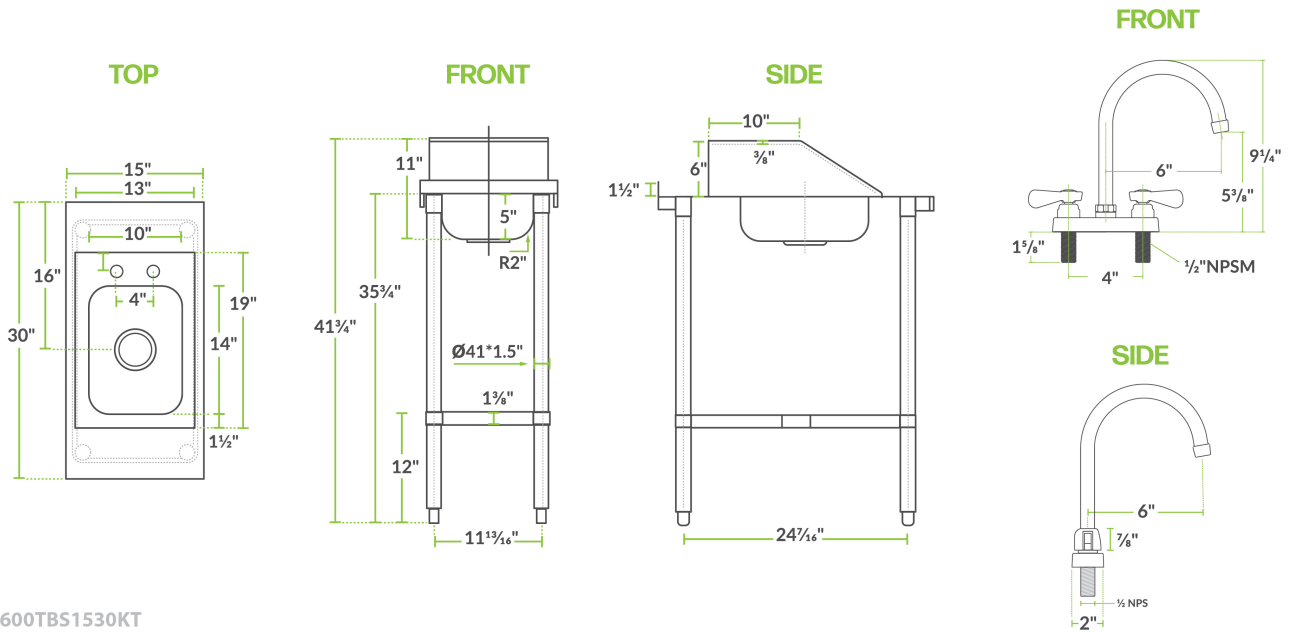

Regency 30" x 15" 18 Gauge Type 304 Stainless Steel Filler Table with Drop-In Sink and Faucet

#600TBS1530KT

Technical Data

Length	15 Inches
Width	30 Inches
Height	41 3/4 Inches
Bowl Depth	5 Inches
Backsplash Height	6 Inches
Work Surface Height	35 3/4 Inches
Backsplash	With Backsplash
Base Style	Undershelf
Bowl Front to Back	14 Inches
Bowl Left to Right	10 Inches

Features

- Durable, corrosion-resistant 18 gauge type 304 stainless steel
- Includes a drop-in sink with 6" side splashes
- Stainless steel undershelf and legs with adjustable bullet feet
- Comes with a Regency faucet that has 4" centers and a 2 GPM flow rate
- 6" backsplash

Certifications

Technical Data

Configuration	Straight
Features	California AB100 Compliant NSF Listed With Sink
Gauge	18 Gauge
Leg Construction	Galvanized Steel
Number of Legs	4 Legs
Size	30" x 15"
Stainless Steel Type	Type 304
Table Style	Undershelf
Tabletop Material	Stainless Steel
Type	Filler Tables
Undershelf Construction	Stainless Steel
Usage	Standard Duty

Plan View

600TBS1530KT

Notes & Details

Make the most of the space that you have with this Regency 30" x 15" 18 gauge type 304 stainless steel filler table with a drop-in sink and faucet. This stainless steel commercial 30" x 15" equipment filler table with a 6" high backsplash and undershelf is designed to help you maximize the space in your kitchen where every inch matters.