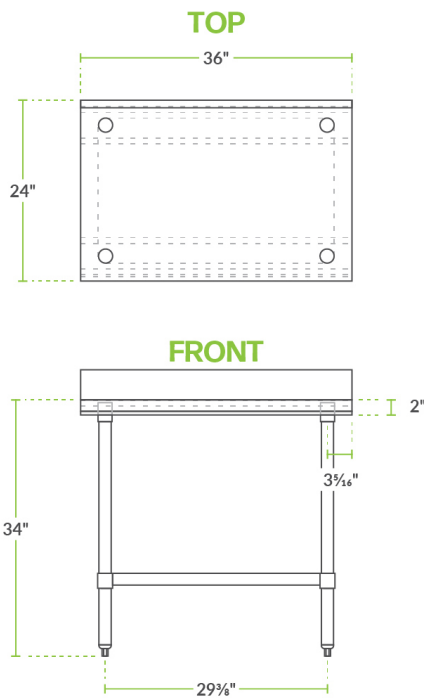

Technical Data

Gauge	18 Gauge
Leg Construction	Galvanized Steel
Number of Legs	4 Legs
Size	24" x 36"
Stainless Steel Type	Type 304
Table Style	Undershelf
Tabletop Material	Stainless Steel
Top Capacity	430 lb.
Undershelf Capacity	320 lb.
Undershelf Construction	Galvanized Steel
Usage	Light Duty

Plan View

Notes & Details

This stainless steel commercial 24" x 36" work table is designed to provide additional space for preparation or other tasks in your commercial kitchen, bar, or restaurant. Its 18-gauge type 304 stainless steel top can support up to 430 lb. of evenly distributed weight, providing superior corrosion resistance and durability, while the work table's undershelf is constructed from 18-gauge galvanized steel and can hold up to 320 lb.

A 4" high backsplash is included to help protect walls and contain items on the work top. The legs of this work table are 1 5/8" in diameter and are also made of galvanized steel, with plastic feet that are adjustable up to 1".

⚠ WARNING: This product can expose you to chemicals including Lead and Nickel, which are known to the State of California to cause cancer, birth defects, or other reproductive harm. For more information, go to www.p65warnings.ca.gov.