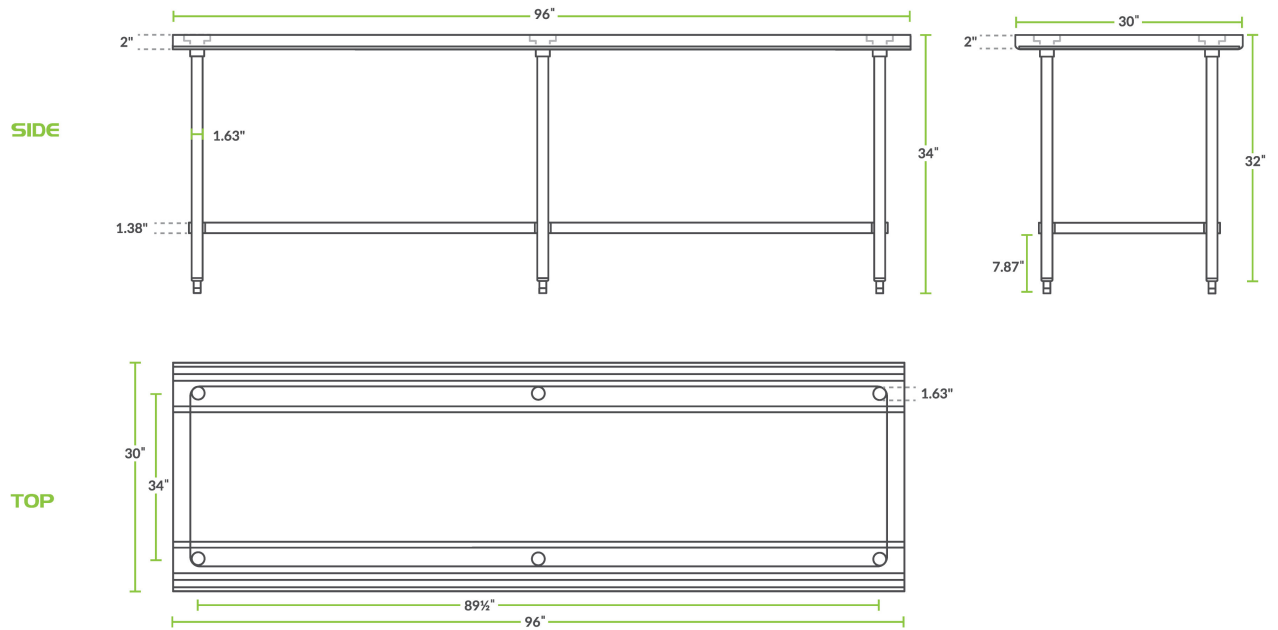

REGENCY
Tables and Sinks

Regency 30" x 96" 18-Gauge 430 Stainless Steel Commercial Work Table with Undershef

#600TA3096S

Technical Data

Length	96 Inches
Width	30 Inches
Height	34 Inches
Work Surface Height	34 Inches
Backsplash	Without Backsplash
Base Style	Undershef
Features	NSF Listed With Undershef
Gauge	18 Gauge
Leg Construction	Stainless Steel

Features

- Made of 18-gauge type 430 stainless steel
- Stainless steel adjustable undershef with aluminum die cast
- Stainless steel bullet feet and legs
- Easy-to-clean surface provides additional space for food prep and storage
- Ideal for a variety of floor layouts

Certifications

Technical Data

Number of Legs	6 Legs
Size	30" x 96"
Stainless Steel Type	Type 430
Table Style	Undershelf
Tabletop Material	Stainless Steel
Type	Work Tables
Undershelf Construction	Stainless Steel
Usage	Light Duty

Plan View

Notes & Details

Utilize the space in your kitchen with this multi-faceted 30" x 96" stainless steel commercial work table from Regency Tables and Sinks. This unit provides plenty of room on its work surface as well offering a stainless steel undershelf with aluminum die cast sockets to supply much needed space for food preparation, storing supplies, and other tasks within your business. In addition, this stainless steel shelf is conveniently adjustable with aluminum die cast sockets for added security.