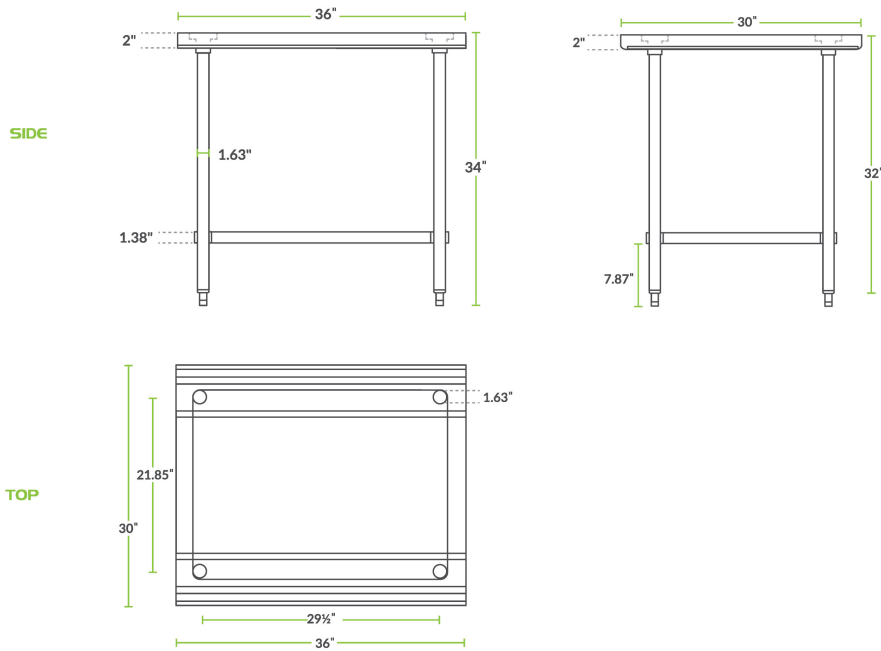

REGENCY
Tables and Sinks

Regency 30" x 30" 18-Gauge 430 Stainless Steel Commercial Work Table with Undershef

#600TA3030S

Technical Data

Length	30 Inches
Width	30 Inches
Height	34 Inches
Work Surface Height	34 Inches
Backsplash	Without Backsplash
Base Style	Undershef
Features	NSF Listed With Undershef
Gauge	18 Gauge
Leg Construction	Stainless Steel

Features

- Made of 18-gauge type 430 stainless steel
- Stainless steel adjustable undershef with aluminum die cast
- Stainless steel bullet feet and legs
- Easy-to-clean surface provides additional space for food prep and storage
- Ideal for a variety of floor layouts

Certifications

Technical Data

Number of Legs	4 Legs
Size	30" x 30"
Stainless Steel Type	Type 430
Table Style	Undershelf
Tabletop Material	Stainless Steel
Type	Work Tables
Undershelf Construction	Stainless Steel
Usage	Light Duty

Plan View

Notes & Details

Utilize the space in your kitchen with this multi-faceted 30" x 30" stainless steel commercial work table from Regency Tables and Sinks. This unit provides plenty of room on its work surface as well offering a stainless steel undershelf with aluminum die cast sockets to supply much needed space for food preparation, storing supplies, and other tasks within your business. In addition, this stainless steel shelf is conveniently adjustable with aluminum die cast sockets for added security.