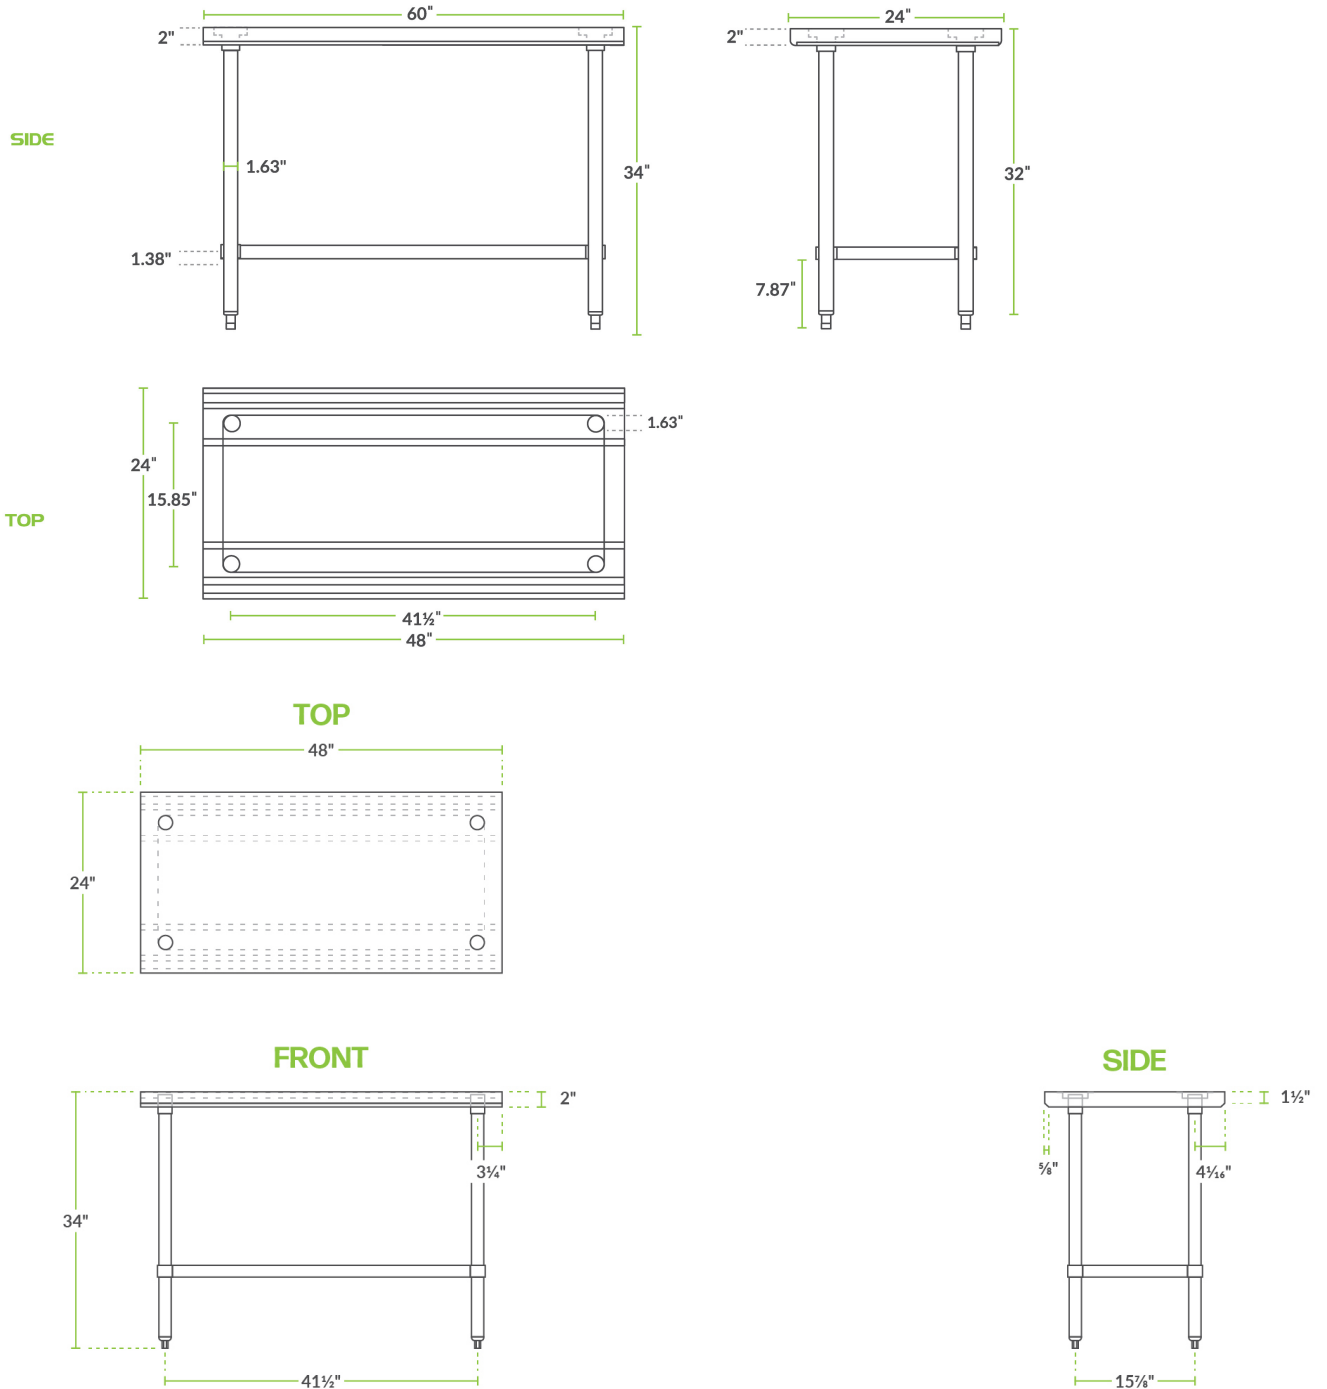

### Technical Data

Length	48 Inches
Width	24 Inches
Height	34 Inches
Work Surface Height	34 Inches
Backsplash	Without Backsplash
Base Style	Undershelf
Features	Customizable Height NSF Listed With Undershelf
Gauge	18 Gauge

### Features

- Made of 18-gauge type 430 stainless steel
- Stainless steel adjustable undershelf with aluminum die cast
- Stainless steel bullet feet and legs
- Easy-to-clean surface provides additional space for food prep and storage
- Ideal for a variety of floor layouts

## Technical Data

Leg Construction	Stainless Steel
Number of Legs	4 Legs
Size	24" x 48"
Stainless Steel Type	Type 430
Table Style	Undershelf
Tabletop Material	Stainless Steel
Top Capacity	460 lb.
Undershelf Capacity	340 lb.
Undershelf Construction	Stainless Steel
Usage	Light Duty

Plan View

Notes & Details

Utilize the space in your kitchen with this multi-faceted 24" x 48" stainless steel commercial work table from Regency Tables and Sinks. This unit provides plenty of room on its work surface as well offering a stainless steel undershelf with aluminum die cast sockets to supply much needed space for food preparation, storing supplies, and other tasks within your business.