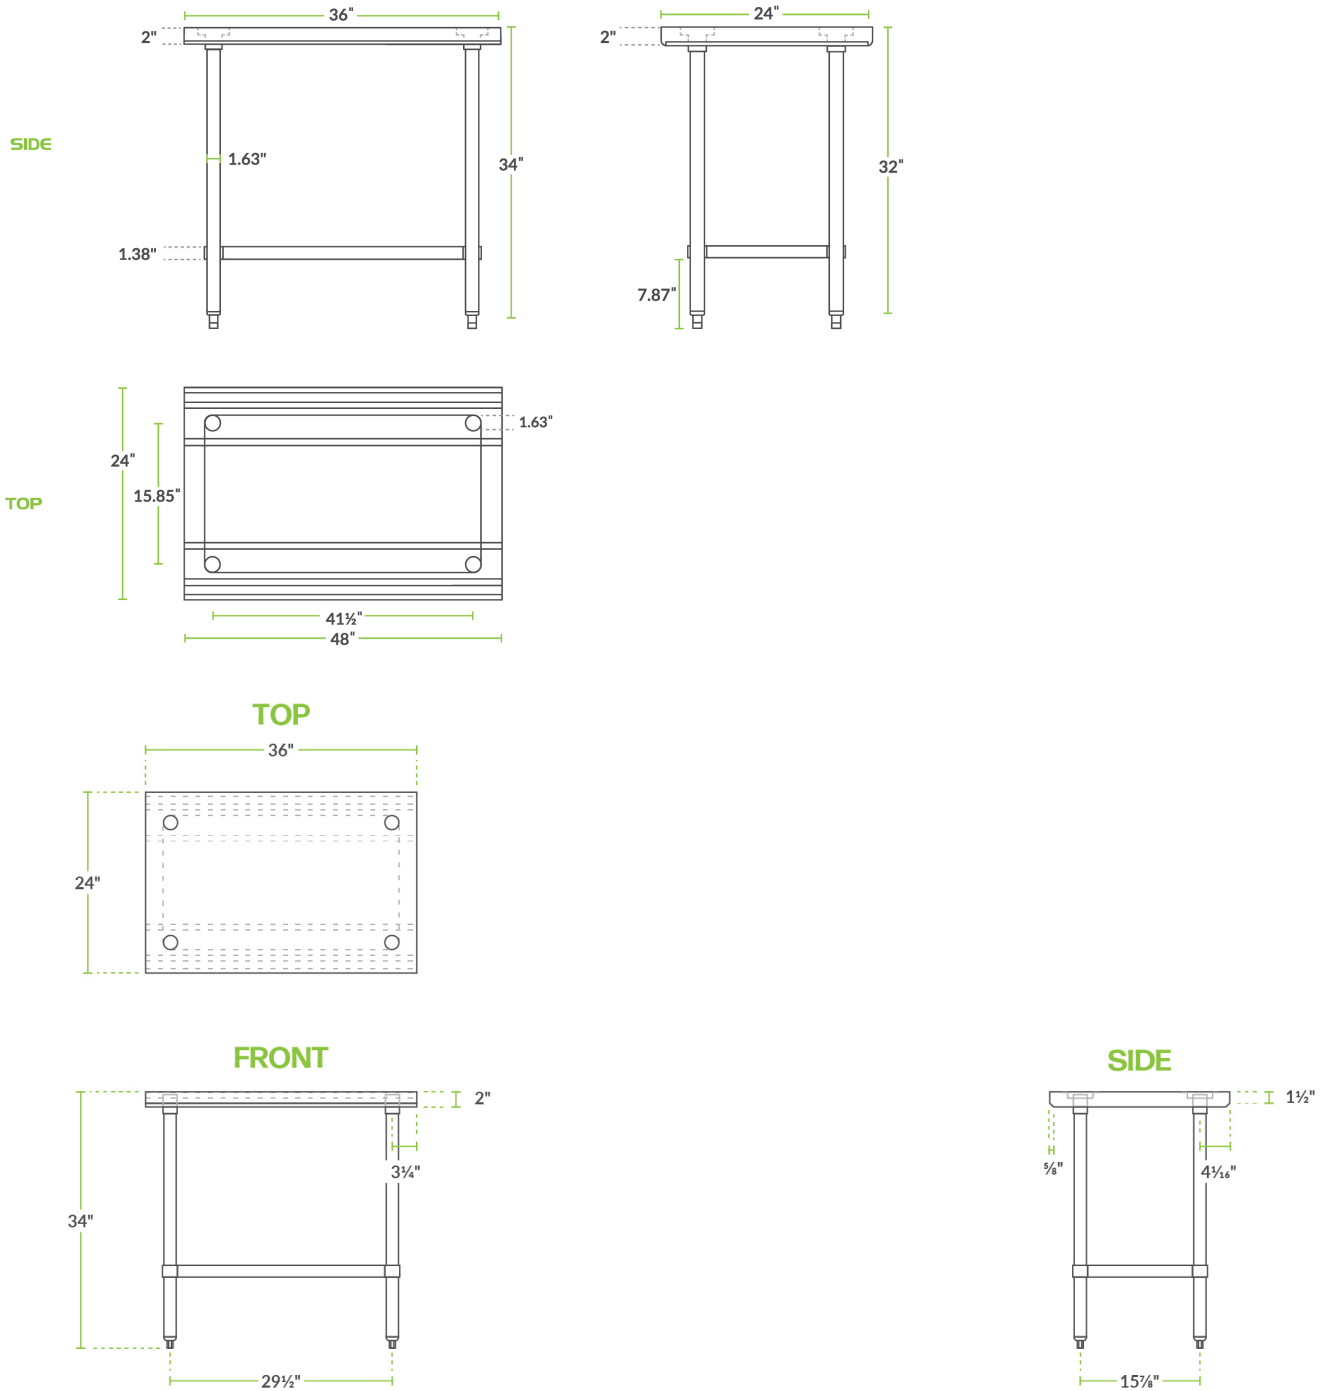

### Technical Data

Length	36 Inches
Width	24 Inches
Height	34 Inches
Work Surface Height	34 Inches
Backsplash	Without Backsplash
Base Style	Undershef
Features	Customizable Height NSF Listed With Undershef
Gauge	18 Gauge

### Features

- Made of 18-gauge type 430 stainless steel
- Stainless steel adjustable undershef with aluminum die cast
- Stainless steel bullet feet and legs
- Easy-to-clean surface provides additional space for food prep and storage
- Ideal for a variety of floor layouts

## Technical Data

Leg Construction	Stainless Steel
Number of Legs	4 Legs
Size	24" x 36"
Stainless Steel Type	Type 430
Table Style	Undershelf
Tabletop Material	Stainless Steel
Top Capacity	430 lb.
Undershelf Capacity	320 lb.
Undershelf Construction	Stainless Steel
Usage	Light Duty

Plan View

Notes & Details

Utilize the space in your kitchen with this multi-faceted 24" x 36" stainless steel commercial work table from Regency Tables and Sinks. This unit provides plenty of room on its work surface as well offering a stainless steel undershelf with aluminum die cast sockets to supply much needed space for food preparation, storing supplies, and other tasks within your business.