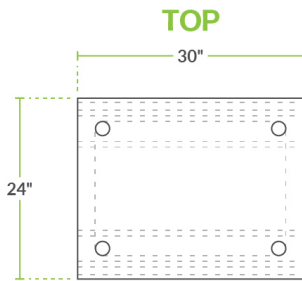

Plan View

Notes & Details

Utilize the space in your kitchen with this multi-faceted 24" x 30" stainless steel commercial work table from Regency Tables and Sinks. This unit provides plenty of room on its work surface as well offering a stainless steel undershelf with aluminum die cast sockets to supply much needed space for food preparation, storing supplies, and other tasks within your business.

Made from 18-gauge type 430 stainless steel, this Regency work table is both easy to clean and easy to maintain. Plus, it is mounted on (4) sturdy, stainless steel legs with stainless steel bullet feet for ample support. You can be sure this economical solution will add valuable work space within a variety of kitchen environments for a long time so your establishment can function at the highest level of efficiency.