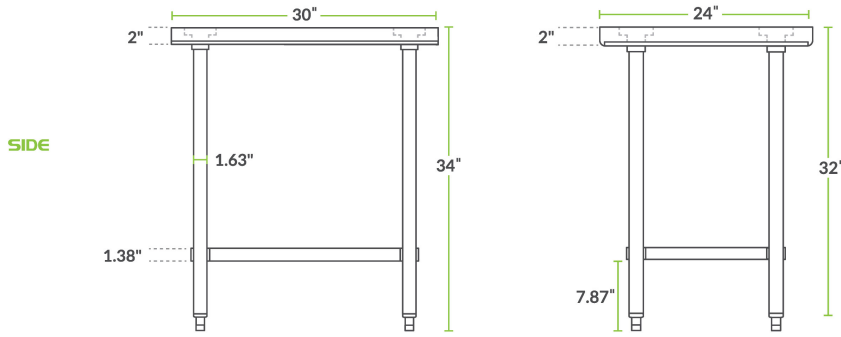

REGENCY
Tables and Sinks

Regency 24" x 30" All 18-Gauge 430 Stainless Steel Commercial Work Table with Undershelf

#600TA2430S

Technical Data

Length	30 Inches
Width	24 Inches
Height	34 Inches
Work Surface Height	34 Inches
Backsplash	Without Backsplash
Base Style	Undershelf
Features	Customizable Height NSF Listed With Undershelf
Gauge	18 Gauge

Features

- Made of 18-gauge type 430 stainless steel
- Stainless steel adjustable undershelf with aluminum die cast
- Stainless steel bullet feet and legs
- Easy-to-clean surface provides space for food prep and storage
- Ideal for a variety of floor layouts

Certifications

Technical Data

Leg Construction	Stainless Steel
Number of Legs	4 Legs
Size	24" x 30"
Stainless Steel Type	Type 430
Table Style	Undershelf
Tabletop Material	Stainless Steel
Top Capacity	400 lb.
Undershelf Capacity	300 lb.
Undershelf Construction	Stainless Steel
Usage	Light Duty

Plan View

Notes & Details

Utilize the space in your kitchen with this multi-faceted 24" x 30" stainless steel commercial work table from Regency Tables and Sinks. This unit provides plenty of room on its work surface as well offering a stainless steel undershelf with aluminum die cast sockets to supply much needed space for food preparation, storing supplies, and other tasks within your business.