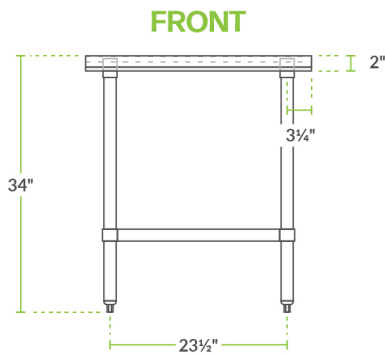

REGENCY
Tables and Sinks

Regency 24" x 30" All 18-Gauge 430 Stainless Steel Commercial Work Table with Undershelf

#600TA2430S

Technical Data

Length	30 Inches
Width	24 Inches
Height	34 Inches
Work Surface Height	34 Inches
Backsplash	Without Backsplash
Base Style	Undershelf
Features	Customizable Height NSF Listed With Undershelf
Gauge	18 Gauge

Features

- Made of 18-gauge type 430 stainless steel
- Stainless steel adjustable undershelf with aluminum die cast
- Stainless steel bullet feet and legs
- Easy-to-clean surface provides space for food prep and storage
- Ideal for a variety of floor layouts

Certifications

Technical Data

Leg Construction	Stainless Steel
Number of Legs	4 Legs
Size	24" x 30"
Stainless Steel Type	Type 430
Table Style	Undershelf
Tabletop Material	Stainless Steel
Top Capacity	400 lb.
Undershelf Capacity	300 lb.
Undershelf Construction	Stainless Steel
Usage	Light Duty

Plan View

Notes & Details

Utilize the space in your kitchen with this multi-faceted 24" x 30" stainless steel commercial work table from Regency Tables and Sinks. This unit provides plenty of room on its work surface as well offering a stainless steel undershelf with aluminum die cast sockets to supply much needed space for food preparation, storing supplies, and other tasks within your business.