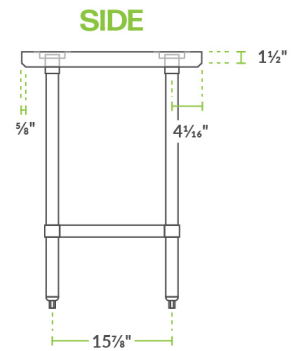

REGENCY
Tables and Sinks

Regency 24" x 30" All 18-Gauge 430 Stainless Steel Commercial Work Table with Undershelf

#600TA2430S

Technical Data

Length	30 Inches
Width	24 Inches
Height	34 Inches
Work Surface Height	34 Inches
Backsplash	Without Backsplash
Base Style	Undershelf
Features	Customizable Height NSF Listed With Undershelf
Gauge	18 Gauge

Features

- Made of 18-gauge type 430 stainless steel
- Stainless steel adjustable undershelf with aluminum die cast
- Stainless steel bullet feet and legs
- Easy-to-clean surface provides space for food prep and storage
- Ideal for a variety of floor layouts

Certifications

Technical Data

Leg Construction	Stainless Steel
Number of Legs	4 Legs
Size	24" x 30"
Stainless Steel Type	Type 430
Table Style	Undershelf
Tabletop Material	Stainless Steel
Top Capacity	400 lb.
Undershelf Capacity	300 lb.
Undershelf Construction	Stainless Steel
Usage	Light Duty

Plan View

Notes & Details

Utilize the space in your kitchen with this multi-faceted 24" x 30" stainless steel commercial work table from Regency Tables and Sinks. This unit provides plenty of room on its work surface as well offering a stainless steel undershelf with aluminum die cast sockets to supply much needed space for food preparation, storing supplies, and other tasks within your business.