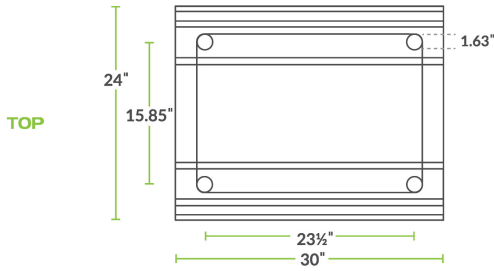

REGENCY
Tables and Sinks

Regency 24" x 30" All 18-Gauge 430 Stainless Steel Commercial Work Table with Undershelf

#600TA2430S

Technical Data

Length	30 Inches
Width	24 Inches
Height	34 Inches
Work Surface Height	34 Inches
Backsplash	Without Backsplash
Base Style	Undershelf
Features	Customizable Height NSF Listed With Undershelf
Gauge	18 Gauge

Features

- Made of 18-gauge type 430 stainless steel
- Stainless steel adjustable undershelf with aluminum die cast
- Stainless steel bullet feet and legs
- Easy-to-clean surface provides space for food prep and storage
- Ideal for a variety of floor layouts

Certifications

Technical Data

Leg Construction	Stainless Steel
Number of Legs	4 Legs
Size	24" x 30"
Stainless Steel Type	Type 430
Table Style	Undershelf
Tabletop Material	Stainless Steel
Top Capacity	400 lb.
Undershelf Capacity	300 lb.
Undershelf Construction	Stainless Steel
Usage	Light Duty

Plan View

Notes & Details

Utilize the space in your kitchen with this multi-faceted 24" x 30" stainless steel commercial work table from Regency Tables and Sinks. This unit provides plenty of room on its work surface as well offering a stainless steel undershelf with aluminum die cast sockets to supply much needed space for food preparation, storing supplies, and other tasks within your business.