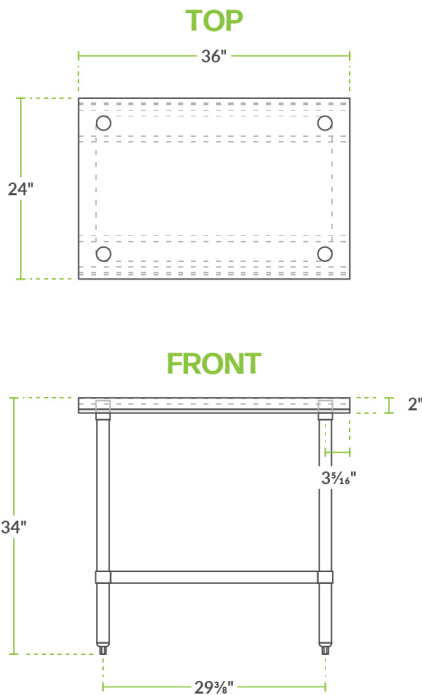

Regency 24" x 36" 18-Gauge 304 Stainless Steel Commercial Work Table with Galvanized Legs and Undershef

#600T2436G

Technical Data

Length	36 Inches
Width	24 Inches
Height	34 Inches
Work Surface Height	34 Inches
Backsplash	Without Backsplash
Base Style	Undershef
Features	Customizable Height NSF Listed With Undershef
Gauge	18 Gauge

Features

- 18-gauge type 304 stainless steel top offers greater durability and corrosion-resistance than type 430
- Includes a galvanized undershef and legs
- Adjustable feet provide stability
- 430 lb. top shelf weight capacity; 320 lb. undershef weight capacity
- Easy-to-clean surface is great for busy commercial kitchens

Certifications

Technical Data

Leg Construction	Galvanized Steel
Number of Legs	4 Legs
Size	24" x 36"
Stainless Steel Type	Type 304
Table Style	Undershelf
Tabletop Material	Stainless Steel
Top Capacity	430 lb.
Undershelf Capacity	320 lb.
Undershelf Construction	Galvanized Steel
Usage	Light Duty

Plan View

Notes & Details

This Regency 24" x 36" stainless steel commercial work table with undershelf provides additional work space in your busy kitchen. Great for prepping entrees, sides, and desserts, it's constructed from 18-gauge, 304 series stainless steel which offers greater durability and corrosion resistance than type 430 stainless steel. It has a smooth, easy-to-clean surface which makes this work table an ideal addition to your establishment. With the ability to hold up to 430 lb. of evenly distributed weight on the top shelf and 320 lb. on the undershelf, this work table provides additional storage options in crowded kitchens or tight work spaces.