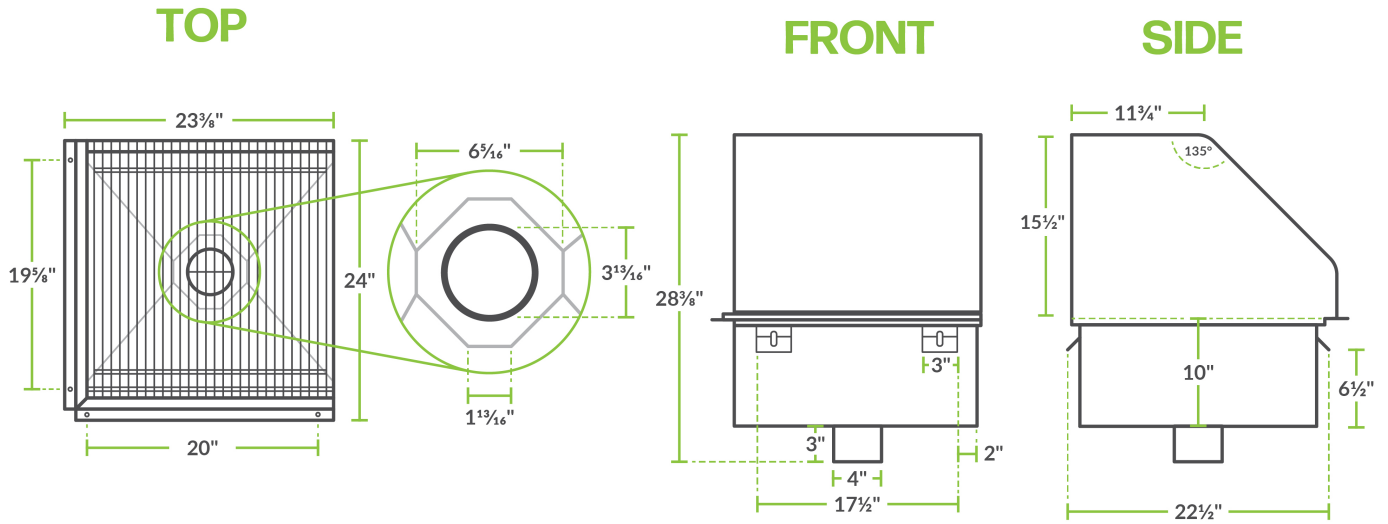

REGENCY
Tables and Sinks

Regency 16-Gauge 304 Stainless Steel Floor Mounted Mop Sink with Right Side Splash Guard - 22" x 21 3/8" x 10" Bowl

#600SMFSS23R

Technical Data

Bowl Depth	10 Inches
Bowl Front to Back	21 3/8 Inches
Bowl Left to Right	22 Inches
Features	Massachusetts Accepted Plumbing Product NSF Listed
Gauge	16 Gauge
Installation Type	Floor Model
Material	Stainless Steel
Stainless Steel Type	Type 304
Type	Mop Sinks

Features

- Welded seams for a smooth finish
- 16-gauge type 304-series stainless steel bowl
- Great for mop cleaning and water disposal
- Great for janitorial closets, utility rooms, and warehouses
- 4" O.D. 3" long drain sleeve

Certifications

Plan View

Notes & Details

Keep your staff safe by eliminating heavy lifting of mop buckets with this floor mounted mop sink with right side splash guard from Regency Tables and Sinks. The bowl is made of high-quality 16-gauge type 304 stainless steel for reliable service. This gauge is thicker and much more durable than many similar sinks available that are made of 18-gauge stainless steel. Additionally, type 304 stainless steel is exceptionally corrosion-resistant and easy to clean! It also has TIG welded areas, which are blended to match adjacent surfaces to a satin-smooth finish.

The 22" x 21 3/8" x 10" compartment offers rounded corners and ample space to conveniently wash your mop. In addition, the drain includes a 3 1/2" basket strainer to eliminate the possibility of clogging. By regularly maintaining your drainage system, you will cut down on possible service and replacements costs.