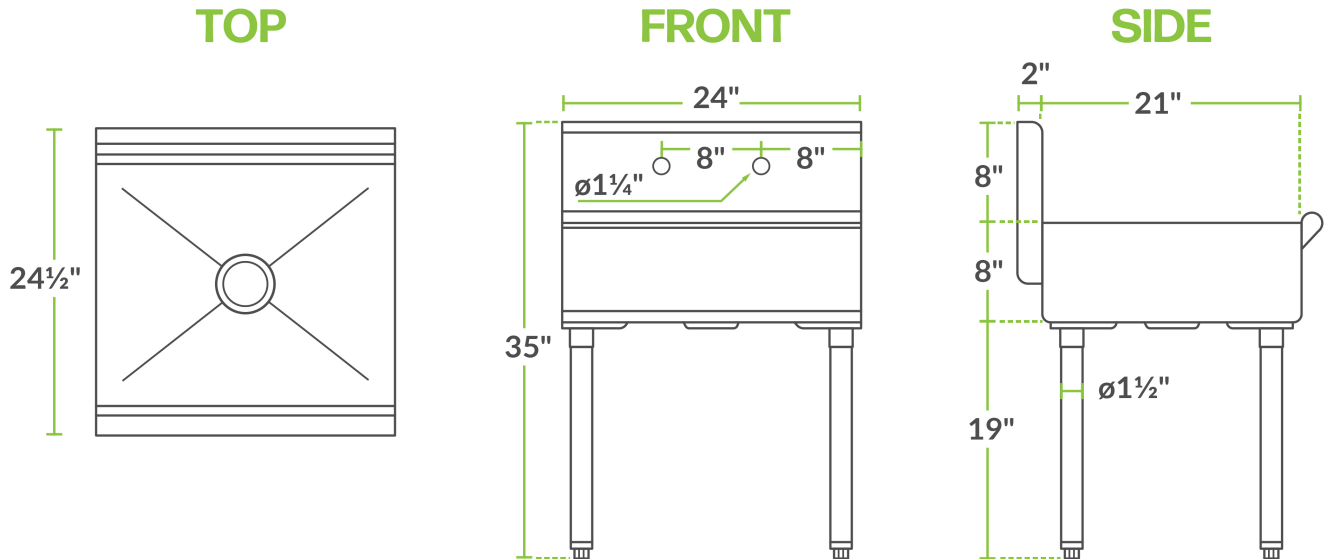

### Technical Data

Length	24 Inches
Width	23 Inches
Height	35 Inches
Bowl Depth	8 Inches
Work Surface Height	27 Inches
Bowl Front to Back	21 Inches
Bowl Left to Right	24 Inches
Features	Massachusetts Accepted Plumbing Product
Gauge	18 Gauge
Installation Type	Freestanding

### Features

- Durable 18-gauge type 304 stainless steel construction
- Stainless steel legs and adjustable bullet feet provide stability
- 3 1/2" basket strainer included
- 8" backsplash prevents water from splashing onto wall
- Accepts wall-mounted faucets on 8" centers (sold separately)

## Notes & Details

Equip your business with a convenient, economical, and versatile sink with the Regency 24" x 21" one compartment stainless steel commercial sink! This sink features one 24" x 21" bowl that is 8" deep to accommodate a variety of items for quick washing or rinsing and is also great for filling and emptying mop buckets, as well as washing out mop heads. A 1 1/2" IPS drain and a convenient strainer basket come standard with this unit.