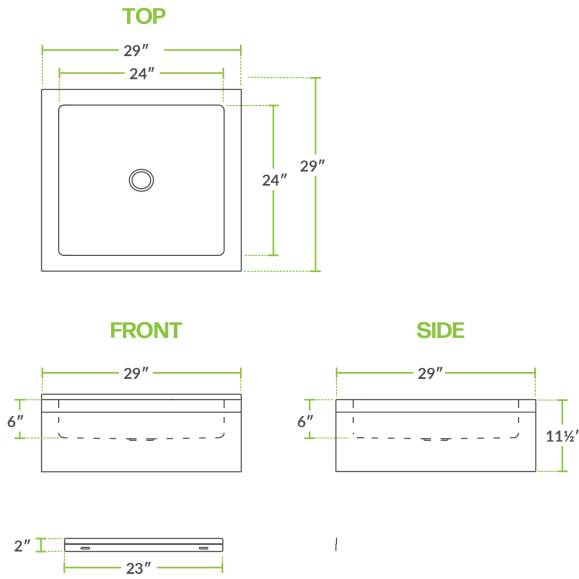

### Technical Data

Length	29 Inches
Width	29 Inches
Height	11 1/2 Inches
Bowl Depth	6 Inches
Bowl Front to Back	24 Inches
Bowl Left to Right	24 Inches
Features	Massachusetts Accepted Plumbing Product NSF Listed
Gauge	16 Gauge
Installation Type	Floor Model

### Features

- Rounded corners for easy cleaning
- 16-gauge type 304-series stainless steel bowl
- 3 1/2" drain basket and wall clip included
- Bowl size is 24" x 24" x 6"
- Allows for easy disposal of water

## Plan View