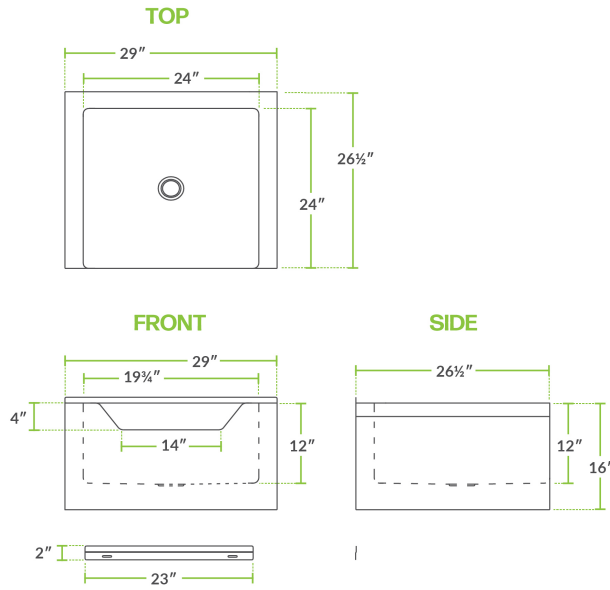

Regency 16-Gauge Stainless Steel One Compartment Floor Mop Sink with Notched Front - 24" x 24" x 12" Bowl

#600SM242412N

Technical Data

Length	29 Inches
Width	29 Inches
Height	16 Inches
Bowl Depth	12 Inches
Bowl Front to Back	24 Inches
Bowl Left to Right	24 Inches
Features	Massachusetts Accepted Plumbing Product NSF Listed
Gauge	16 Gauge
Installation Type	Floor Model

Features

- Rounded corners for easy cleaning
- 16-gauge type 304-series stainless steel bowl
- 3 1/2" drain basket and wall clip included
- Bowl size is 24" x 24" x 12"
- Notched front allows for easy disposal of water

Certifications

Technical Data

Material	Stainless Steel
Stainless Steel Type	Type 304
Style	Notched
Type	Mop Sinks

Plan View

Notes & Details

Keep your staff safe by eliminating heavy lifting of mop buckets with this one compartment floor mop sink with notched front from Regency Tables and Sinks. The bowl is made of high-quality 16-gauge type 304 stainless steel for reliable service. This gauge is thicker and much more durable than many similar sinks available that are made of 18-gauge stainless steel. Additionally, type 304 stainless steel is exceptionally corrosion-resistant and easy to clean! It also has TIG welded areas, which are blended to match adjacent surfaces to a satin-smooth finish.

The 24" x 24" x 12" compartment offers rounded corners and ample space to conveniently wash your mop. This sink has a 4" notched front so you can pour water out of large containers without the risk of them moving during use. This eliminates the need to lift heavy mop buckets full of water over the edge to dump it out! In addition, the drain includes a 3 1/2" basket strainer to eliminate the possibility of clogging. By regularly maintaining your drainage system, you will cut down on possible service and replacements costs.