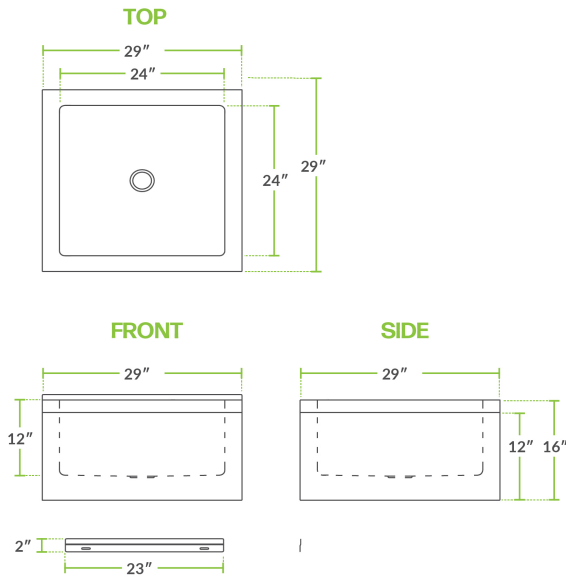

REGENCY
Tables and Sinks

Regency 16-Gauge Stainless Steel One Compartment Floor Mop Sink - 24" x 24" x 12" Bowl

#600SM242412

Technical Data

Length	29 Inches
Width	29 Inches
Height	16 Inches
Bowl Depth	12 Inches
Bowl Front to Back	24 Inches
Bowl Left to Right	24 Inches
Features	Massachusetts Accepted Plumbing Product NSF Listed
Gauge	16 Gauge
Installation Type	Floor Model

Features

- Rounded corners for easy cleaning
- 16-gauge type 304-series stainless steel bowl
- 3 1/2" drain basket and wall clip included
- Bowl size is 24" x 24" x 12"
- Allows for easy disposal of water

Certifications

Technical Data

Material	Stainless Steel
Stainless Steel Type	Type 304
Type	Mop Sinks

Plan View

Notes & Details

Keep your staff safe by eliminating heavy lifting of mop buckets with this one compartment floor mop sink from Regency Tables and Sinks. The bowl is made of high-quality 16-gauge type 304 stainless steel for reliable service. This gauge is thicker and much more durable than many similar sinks available that are made of 18-gauge stainless steel. Additionally, type 304 stainless steel is exceptionally corrosion-resistant and easy to clean! It also has TIG welded areas, which are blended to match adjacent surfaces to a satin-smooth finish.

The 24" x 24" x 12" compartment offers rounded corners and ample space to conveniently wash your mop. In addition, the drain includes a 3 1/2" basket strainer to eliminate the possibility of clogging. By regularly maintaining your drainage system, you will cut down on possible service and replacements costs.