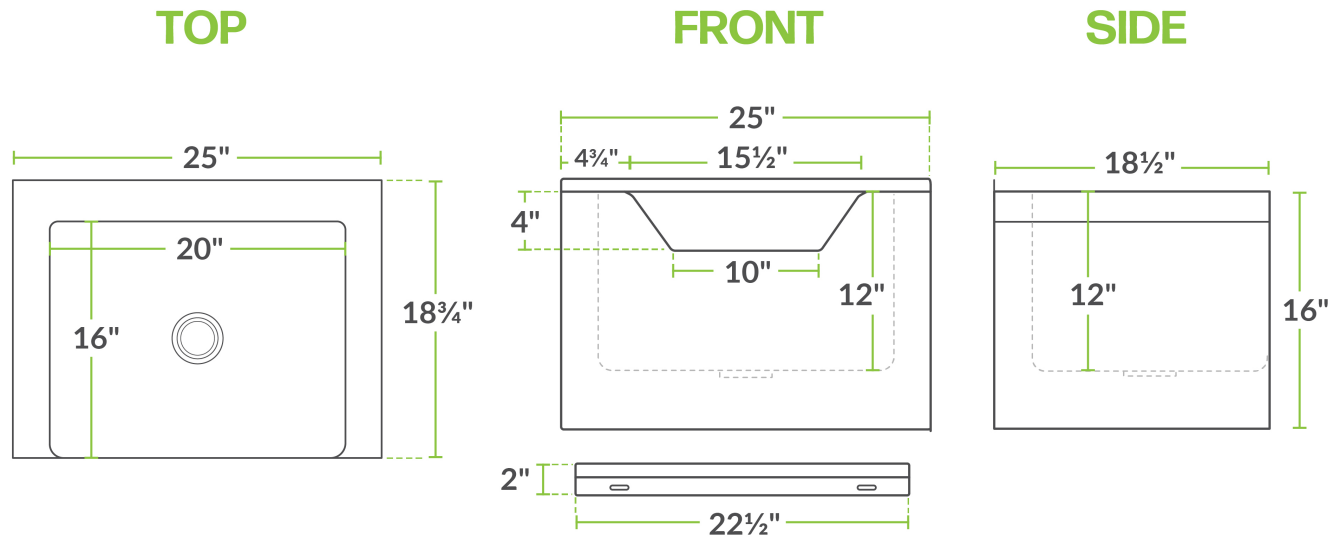

Regency 16-Gauge Stainless Steel One Compartment Floor Mop Sink with Notched Front - 20" x 16" x 12" Bowl

#600SM162012N

Technical Data

Length	25 Inches
Width	21 Inches
Height	16 Inches
Bowl Depth	12 Inches
Bowl Front to Back	16 Inches
Bowl Left to Right	20 Inches
Features	Massachusetts Accepted Plumbing Product NSF Listed
Gauge	18 Gauge
Installation Type	Floor Model

Features

- Rounded corners for easy cleaning
- 16-gauge type 304-series stainless steel bowl
- 3 1/2" drain basket and wall clip included
- Bowl size is 20" x 16" x 12"
- Notched front allows for easy disposal of water

Certifications

Technical Data

Material	Stainless Steel
Stainless Steel Type	Type 304
Style	Notched
Type	Mop Sinks

Plan View

Notes & Details

Keep your staff safe by eliminating heavy lifting of mop buckets with this one compartment floor mop sink with notched front from Regency Tables and Sinks. The bowl is made of high-quality 16-gauge type 304 stainless steel for reliable service. This gauge is thicker and much more durable than many similar sinks available that are made of 18-gauge stainless steel. Additionally, type 304 stainless steel is exceptionally corrosion-resistant and easy to clean! It also has TIG welded areas, which are blended to match adjacent surfaces to a satin-smooth finish.

The 20" x 16" x 12" compartment offers rounded corners and ample space to conveniently wash your mop. This sink has a 4" notched front so you can pour water out of large containers without the risk of them moving during use. This eliminates the need to lift heavy mop buckets full of water over the edge to dump it out! In addition, the drain includes a 3 1/2" basket strainer to eliminate the possibility of clogging. By regularly maintaining your drainage system, you will cut down on possible service and replacements costs.