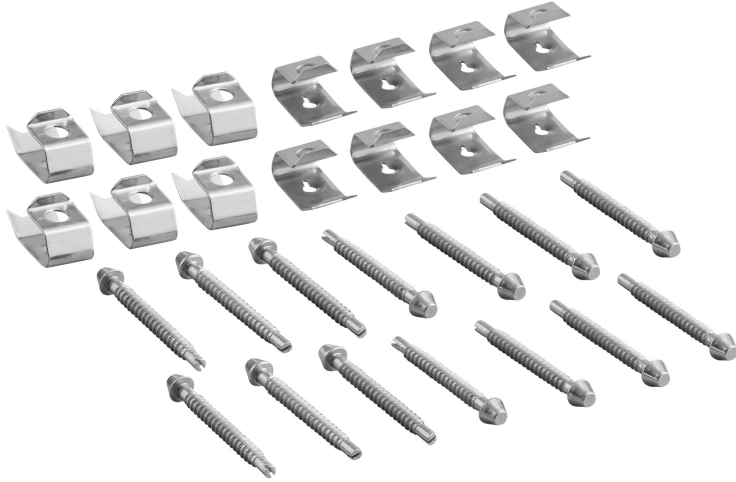

## Regency Drop-In Sink Mounting Kit with 14 Clips

#600SCL14

### Technical Data

Type

Mounting Kits

### Features

- Comes with 14 clips
- Designed to provide support for a drop-in sink bowl

## Notes & Details

Properly install your drop-in sink with this Regency mounting kit with 14 clips. Each kit includes 14 clips that will securely fasten a drop-in sink from underneath the countertop. Since this mounting kit includes 14 clips, it is sufficient for mounting any size compatible drop-in sink. Plus, it includes all the hardware you will need. Whether you are installing a new sink, reinforcing an existing one, or replacing old clips, this mounting kit is the right choice.