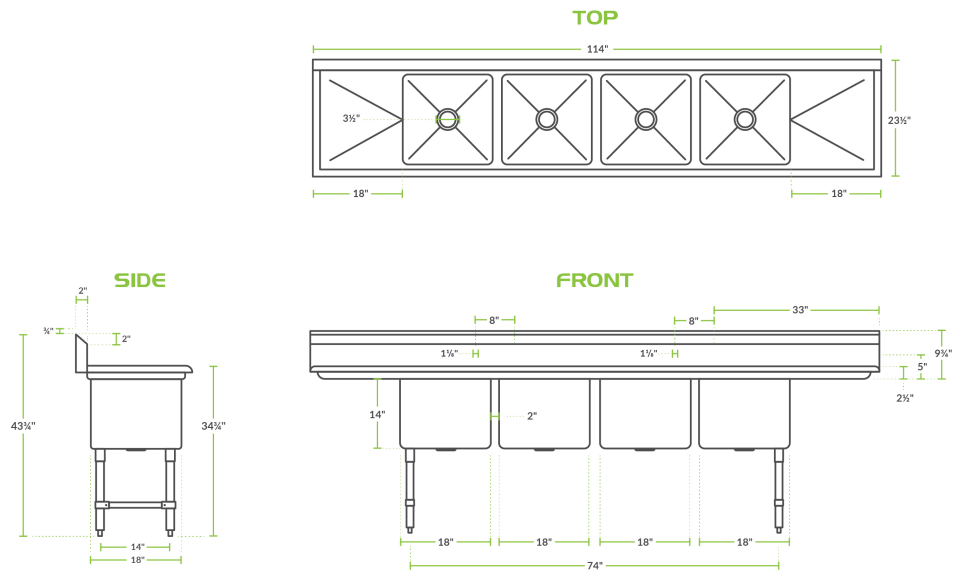

### Technical Data

Length	114 Inches
Width	23 1/2 Inches
Height	43 3/4 Inches
Drainboard Length	18 Inches
Bowl Depth	14 Inches
Bowl Front to Back	18 Inches
Bowl Left to Right	18 Inches
Drain Outlet Size	3 1/2 Inches
Faucet Centers	8 Inches
Gauge	16 Gauge

### Features

- (4) 18" x 18" x 14" sinks with 18" right and left drainboards
- Made of durable 16 gauge, 304 type stainless steel
- Stainless steel legs, bullet feet, sockets, and crossbracing for maximum strength and longevity
- 3 1/2" drain basket included
- Faucet holes pre-punched on 8" centers (faucet sold separately)

## Technical Data

Leg Construction	Stainless Steel
Material	Stainless Steel
Number of Compartments	4 Compartments
Number of Drainboards	2 Drainboards
Stainless Steel Type	Type 304
Style	2 Drainboards
Type	Straight / Line Sinks

## Notes & Details

Outfit your facility with a long-lasting sink with this Regency four compartment stainless steel sink. Featuring four compartments, the sink is perfect for dishwashing applications, with a 18" x 18" x 14" sink for each of the three stages of the washing process and one left over to soak dishes. With (2) 18" drainboards, you can increase your drying space and declutter your drying racks and countertops. With the added work space, you can create an efficient work flow in your kitchen.