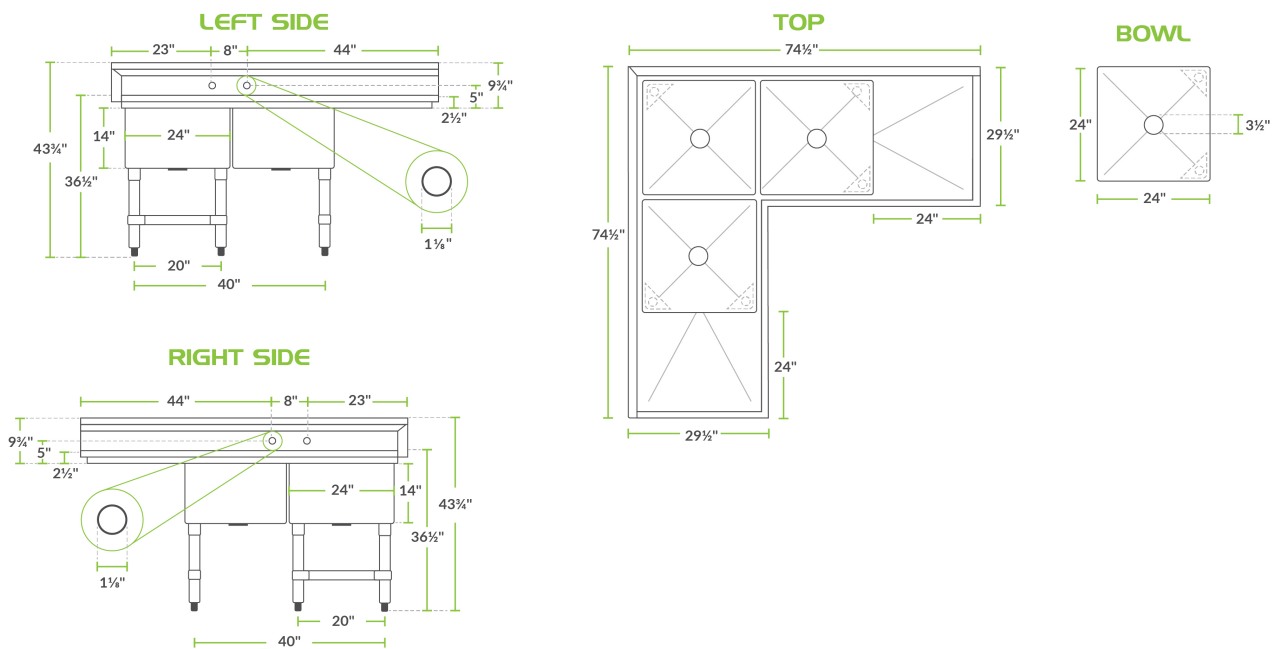

Regency 74 1/2" 16 Gauge Stainless Steel Three Compartment Commercial Corner Sink with Two Drainboards - 24" x 24" x 14" Bowls

#600S32424XC

Technical Data

Length	74 1/2 Inches
Width	29 1/2 Inches
Height	43 3/4 Inches
Drainboard Length	24 Inches
Bowl Depth	14 Inches
Backsplash Height	7 1/4 Inches
Work Surface Height	36 1/2 Inches
Basket Drain Size	3 1/2 Inches
Bowl Front to Back	24 Inches
Bowl Left to Right	24 Inches

Features

- Made of high-quality 16 gauge, type 304 stainless steel
- Corner design for maximum space-efficiency; legs feature H-shape cross braces to provide ample structural support
- Stainless steel legs, sockets, and bullet feet for maximum strength and longevity
- Includes 1 1/2" IPS drain connection and 3 1/2" basket strainers
- Two sets of faucet holes pre-punched on 8" centers (faucet sold separately)

Certifications

Technical Data

Drain Outlet Size	1 1/2 Inches
Faucet Centers	8 Inches
Features	NSF Listed
Gauge	16 Gauge
Leg Construction	Stainless Steel
Material	Stainless Steel
Number of Compartments	3 Compartments
Number of Drainboards	2 Drainboards
Stainless Steel Type	Type 304
Style	2 Drainboards
Type	Corner Sinks

Plan View

Notes & Details

Outfit your facility with a long-lasting sink with this Regency three compartment stainless steel corner sink with two drainboards. Featuring three compartments, the sink is perfect for dishwashing applications, with one 24" x 24" x 14" sink for each of the three stages of the washing process. Plus, the corner design helps maximize your back-of-house space and create an efficient layout. One left 24" and one right 24" drainboard are built into the unit for added convenience.