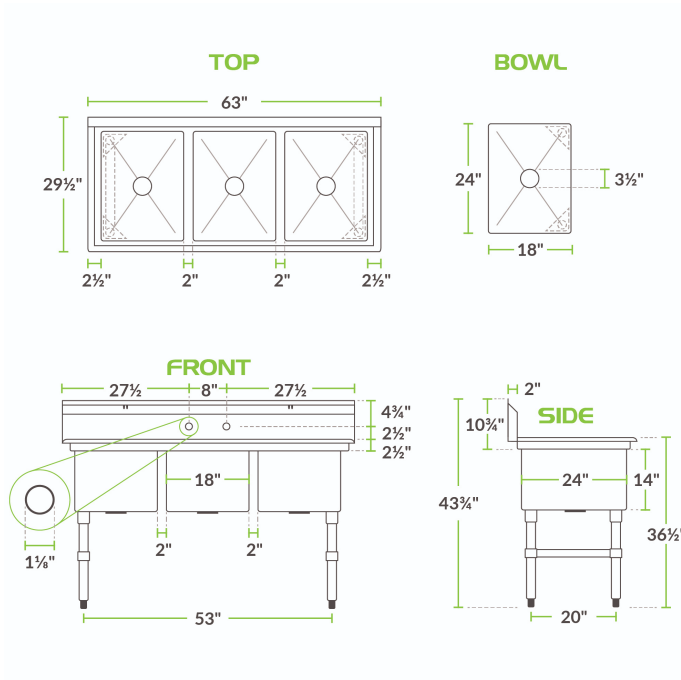

Regency 16 Gauge Stainless Steel Three Compartment Commercial Sink - 24" x 18" x 14" Bowls

#600S31824X

Technical Data

Length	63 Inches
Width	29 1/2 Inches
Height	43 3/4 Inches
Bowl Depth	14 Inches
Basket Drain Size	3 1/2 Inches
Bowl Front to Back	24 Inches
Bowl Left to Right	18 Inches
Drain Outlet Size	1 1/2 Inches
Faucet Centers	8 Inches
Features	NSF Listed

Features

- Made of high-quality 16-gauge type 304 stainless steel
- Designed with (3) 14" deep bowls and rounded corners for easy cleaning
- Stainless steel legs, bullet feet, sockets, and crossbracing for maximum strength and longevity
- Includes 1 1/2" IPS drain connection and 3 1/2" basket strainers
- Backsplash and rolled edges prevent splashes and overflow

Certifications

Technical Data

Gauge	16 Gauge
Leg Construction	Stainless Steel
Material	Stainless Steel
Number of Compartments	3 Compartments
Number of Drainboards	None
Stainless Steel Type	Type 304
Style	0 Drainboards
Type	Straight / Line Sinks

Plan View

Notes & Details

Outfit your facility with a long-lasting sink with this Regency three compartment stainless steel sink. Featuring three compartments, the sink is perfect for dishwashing applications, with one 18" x 24" x 14" sink for each of the three stages of the washing process.