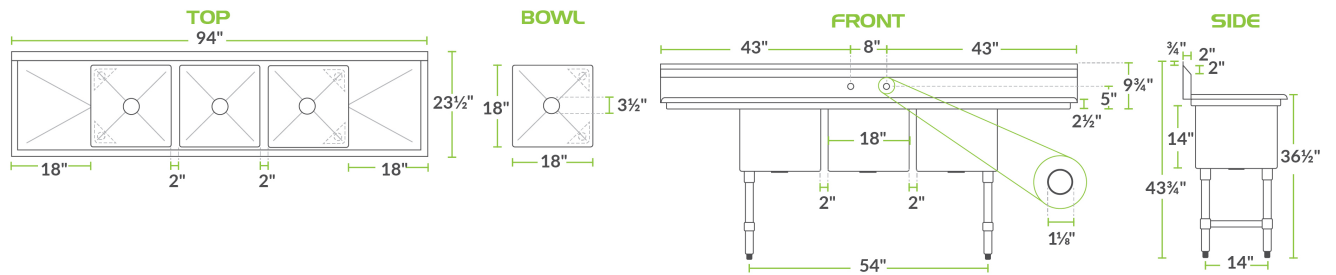

Regency 16 Gauge Stainless Steel Three Compartment Commercial Sink with Cross Bracing and Two Drainboards - 18" x 18" x 14" Bowls

#600S3181818X

Technical Data

Length	94 Inches
Width	23 1/2 Inches
Height	43 3/4 Inches
Drainboard Length	18 Inches
Bowl Depth	14 Inches
Backsplash Height	9 3/4 Inches
Work Surface Height	36 1/2 Inches
Basket Drain Size	3 1/2 Inches
Bowl Front to Back	18 Inches
Bowl Left to Right	18 Inches

Features

- Made of high-quality 16 gauge, type 304 stainless steel
- Designed with (3) 14" deep bowls and rounded corners for easy cleaning
- Stainless steel legs, sockets, bullet feet, and crossbracing for maximum strength and longevity
- Includes 1 1/2" IPS drain connection and 3 1/2" basket strainers
- Backsplash and rolled edges prevent splashes and overflow

Certifications

Technical Data

Drain Outlet Size	1 1/2 Inches
Faucet Centers	8 Inches
Features	NSF Listed
Gauge	16 Gauge
Leg Construction	Stainless Steel
Material	Stainless Steel
Number of Compartments	3 Compartments
Number of Drainboards	2 Drainboards
Stainless Steel Type	Type 304
Style	2 Drainboards
Type	Straight / Line Sinks

Plan View

Notes & Details

Outfit your facility with a long-lasting sink with this Regency three compartment stainless steel sink with two drainboards. Featuring three compartments, the sink is perfect for dishwashing applications, with one 18" x 18" x 14" sink for each of the three stages of the washing process. Plus, one left 18" and one right 18" drainboard are built into the unit for added convenience. They provide the space needed for drying pots, pans, and dinnerware.