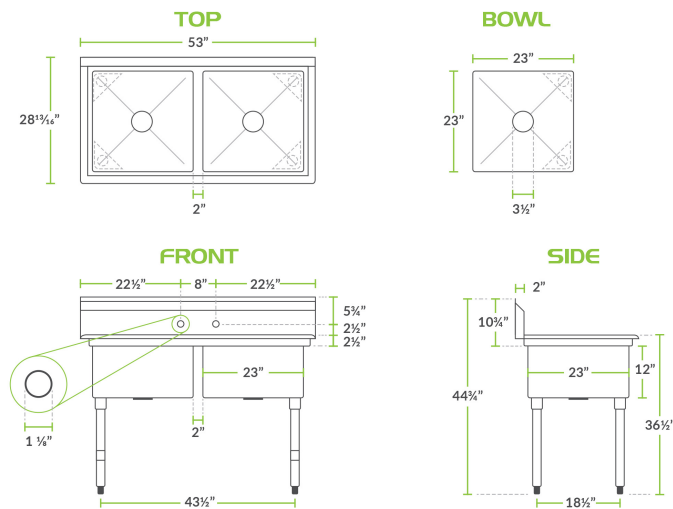

Technical Data

Features	NSF Listed
Gauge	16 Gauge
Leg Construction	Galvanized Steel
Material	Stainless Steel
Number of Compartments	2 Compartments
Number of Drainboards	None
Stainless Steel Type	Type 304
Style	0 Drainboards

Plan View

Notes & Details

Wash dishes with ease when you use this 53" two compartment prep / pot sink without drainboard from Regency Tables and Sinks. Made of high-quality 16-gauge type 304 stainless steel for reliable service, this gauge is thicker and much more durable than many similar sinks available that are made of 18-gauge stainless steel. Additionally, type 304 stainless steel is exceptionally corrosion-resistant and easy to clean!

Each compartment offers rounded corners and ample space to either wash, rinse, or sanitize your dishes as needed. In addition, each drain includes a 3 1/2" basket strainer to eliminate the possibility of clogging. By regularly maintaining your drainage system, you will cut down on possible service and replacements costs.

Thanks to the high backsplash, water splashes will be confined inside the sink and then directly drip down into the drain. This added feature helps maintain the integrity of your wall and floor to keep your establishment in its best condition. Plus, this hand sink has two holes pre-punched to accept the faucet of your choice (sold separately). The deck height is approximately 34".

⚠️ WARNING: This product can expose you to chemicals including Lead and Nickel, which are known to the State of California to cause cancer, birth defects, or other reproductive harm. For more information, go to www.p65warnings.ca.gov.