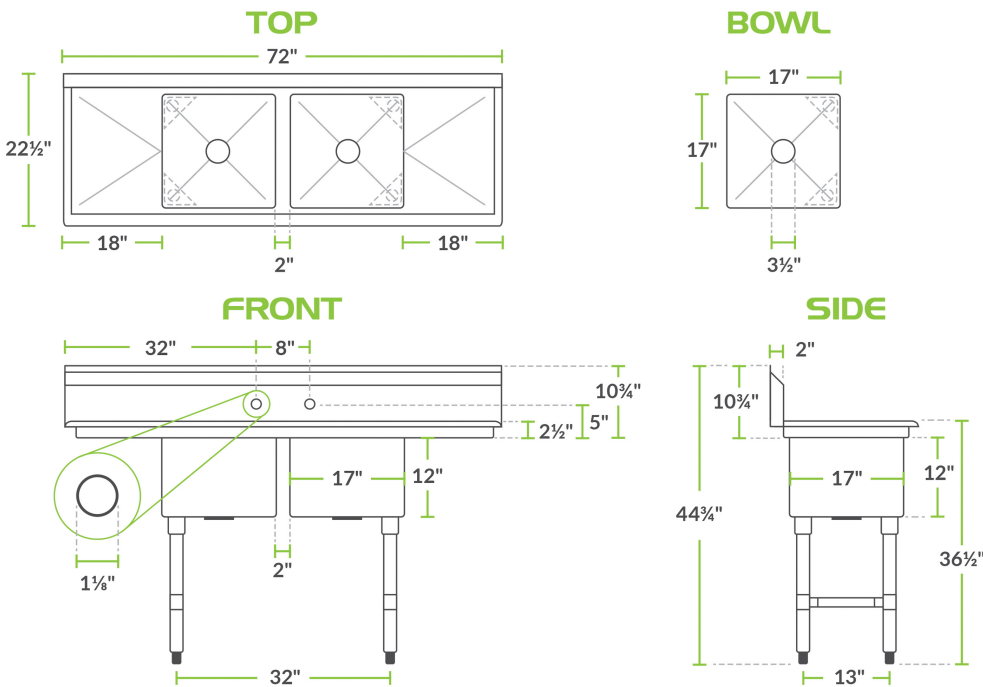

Regency 72" 16-Gauge Stainless Steel Two Compartment Commercial Sink with Galvanized Steel Legs and 2 Drainboards - 17" x 17" x 12" Bowls

#600S217172G

Technical Data

Length	72 Inches
Width	22 13/16 Inches
Height	44 3/4 Inches
Drainboard Length	18 Inches
Bowl Depth	12 Inches
Backsplash Height	10 3/4 Inches
Work Surface Height	34 3/4 Inches
Basket Drain Size	3 1/2 Inches
Bowl Front to Back	17 Inches
Bowl Left to Right	17 Inches

Features

- Made of high-quality 16-gauge type 304 stainless steel
- Galvanized 1 5/8" steel legs with sockets and adjustable bullet feet for added stability
- Faucet holes pre-punched (faucet sold separately)
- 3 1/2" IPS drain connections
- Rolled edge contains splashes and overflow

Certifications

Technical Data

Faucet Centers	8 Inches
Features	NSF Listed
Gauge	16 Gauge
Leg Construction	Galvanized Steel
Material	Stainless Steel
Number of Compartments	2 Compartments
Number of Drainboards	2 Drainboards
Stainless Steel Type	Type 304
Style	2 Drainboards

Plan View

Notes & Details

Wash dishes with ease when you use this 72" two compartment prep / pot sink with two drainboards from Regency Tables and Sinks. Made of high-quality 16-gauge type 304 stainless steel for reliable service, this gauge is thicker and much more durable than many similar sinks available that are made of 18-gauge stainless steel. Additionally, type 304 stainless steel is exceptionally corrosion-resistant and easy to clean!