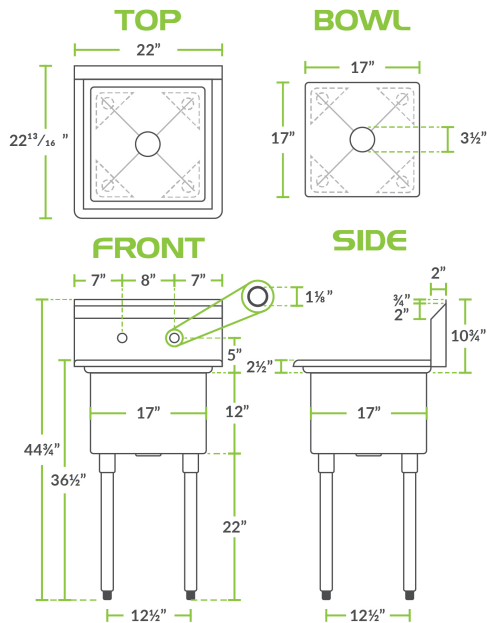

Technical Data

Features	NSF Listed
Gauge	16 Gauge
Leg Construction	Galvanized Steel
Material	Stainless Steel
Number of Compartments	1 Compartment
Number of Drainboards	None
Stainless Steel Type	Type 304
Style	0 Drainboards

Plan View

Notes & Details

Ideal for washing pots or prepping food, this Regency 22" 1 compartment sink is a great addition to your busy commercial kitchen. It's constructed from high-quality, 16-gauge type 304 stainless steel, making it more corrosion-resistant and durable than other sinks made from thinner, 18-gauge material. This sink also features welded construction for long-lasting use and overall strength.

The 12" deep bowl is die-stamped to a minimum of 1/4" to ensure proper drainage. Plus, it includes a 3 1/2" basket strainer to catch food debris, which prevents the drain from clogging. For easy cleaning, the compartment has rounded corners so you can rinse and wipe down the sink.

A 10" tall backsplash is included with (2) 1 1/8" diameter holes punched for a faucet (sold separately). This sink also comes complete with a 1 1/2" raised rolled edge, which is 2" tall on the front and both sides to contain splashes and overflow. The legs are constructed of 1 5/8" diameter galvanized steel with galvanized leg sockets and adjustable plastic feet so you can install this sink to best fit your needs. The deck height is approximately 34".

⚠ WARNING: This product can expose you to chemicals including Lead and Nickel, which are known to the State of California to cause cancer, birth defects, or other reproductive harm. For more information, go to www.p65warnings.ca.gov.