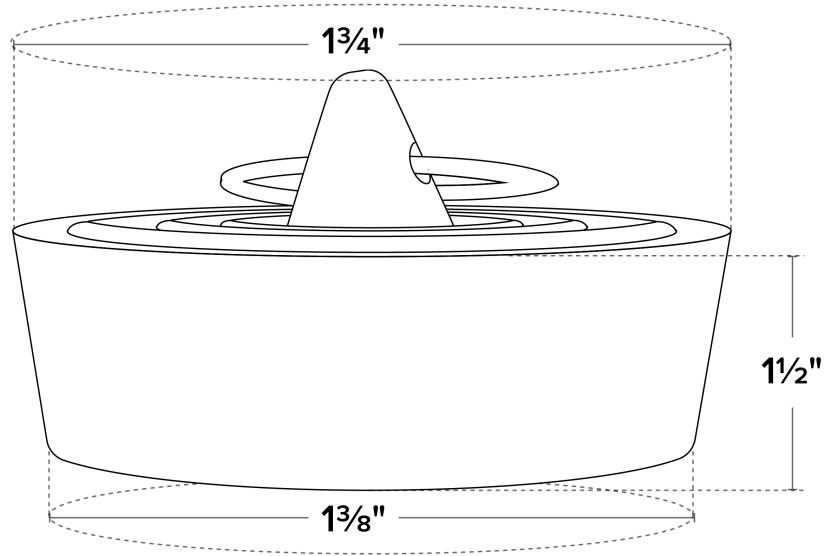

Regency 1 1/2" Rubber Sink Stopper

#600RSS112

Technical Data

Diameter	1 1/2 Inches
Type	Stoppers

Features

- Works with 1 1/2" sink drains
- Metal ring for easy removal

Plan View

Notes & Details

Use the Regency 1 1/2" rubber sink stopper to plug the drain in your commercial sink when it needs to be filled! This stopper works with 1 1/2" sink drains and features a metal ring that allows for easy removal. Economical and handy, sink stoppers are a useful item to keep in stock. Keep several on hand and you'll always have one when you need to fill your sink.