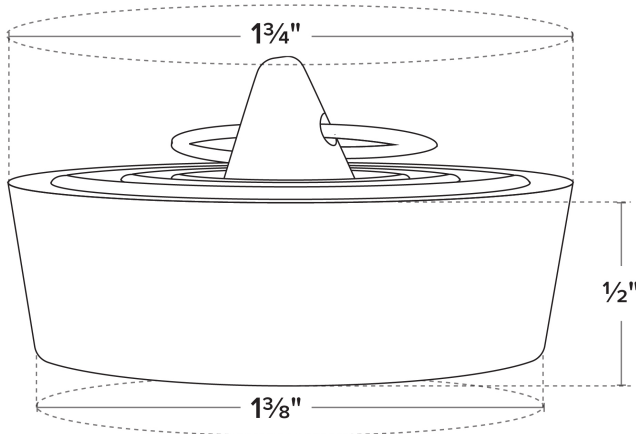

Regency 1 1/2" Rubber Sink Stopper

#600RSS112

Technical Data

Diameter	1 1/2 Inches
Type	Stoppers

Features

- Works with 1 1/2" sink drains
- Metal ring for easy removal

Plan View

Notes & Details

Use the Regency 1 1/2" rubber sink stopper to plug the drain in your commercial sink when it needs to be filled! This stopper works with 1 1/2" sink drains and features a metal ring that allows for easy removal. Economical and handy, sink stoppers are a useful item to keep in stock. Keep several on hand and you'll always have one when you need to fill your sink.