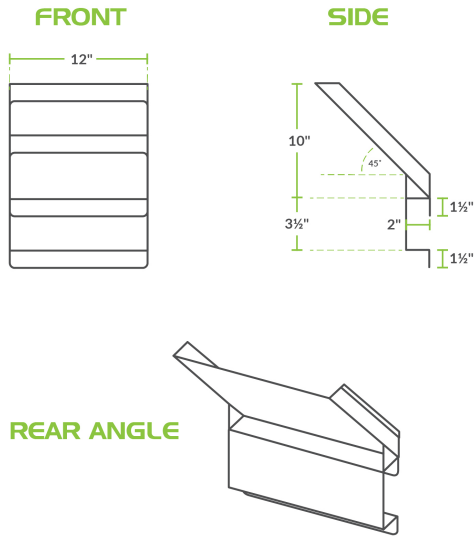

Regency Detachable Chute for Mobile Soak Sinks

#600MSSCHUTE

Technical Data

Application	Sinks and Plumbing
Gauge	16 Gauge
Material	Stainless Steel
Stainless Steel Type	Type 304
Type	Chutes

Features

- Attaches easily to select Regency mobile soak sinks
- Makes it easy to drop flatware into the sink instead of onto the floor
- Durable 18-gauge type 304 stainless steel
- Improves dishwashing efficiency in commercial kitchens

Plan View

Notes & Details

Increase dishwashing efficiency in your commercial kitchen with this Regency detachable chute. Designed to easily attach to select Regency mobile soak sinks, this chute makes it easy to place flatware into the sink and avoid dropping it onto the floor. Durable for your long-term use, it is made of 18-gauge type 304 stainless steel. It is easy to attach and detach from the side of a compatible sink.