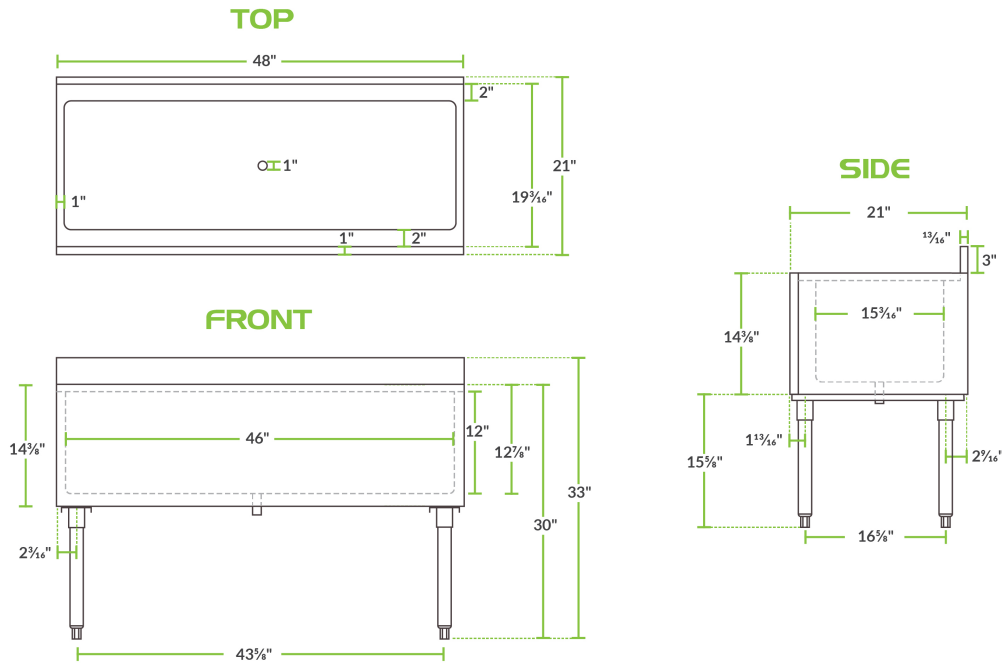

REGENCY
Tables and Sinks

Regency 21" x 48" Stainless Steel Underbar Ice Bin with Bottle Holders

#600IB2148

Technical Data

Length	48 Inches
Width	21 1/8 Inches
Height	33 Inches
Ice Bin Length	46 Inches
Ice Bin Width	15 3/16 Inches
Ice Bin Depth	12 Inches
Backsplash Height	3 Inches
Work Surface Height	30 Inches
Capacity	161 lb.
Color	Silver

Features

- 20 gauge stainless steel bin; 161 lb. capacity
- Galvanized steel legs and adjustable plastic bullet feet provide stability
- Insulated with polyurethane foam
- 2 plastic bottle holders and a 3" backsplash limits messes
- 1" I.D. brass drain pipe with 1 1/4" connection and 3" tailpiece

Plan View

Notes & Details

Whether you're serving up a delicious cocktail or a refreshing soda, ensure you have a steady supply of cold beverages at your bar thanks to this Regency 21" x 48" underbar ice bin. The 15 3/16" x 46" interior bowl holds ice, while two plastic bottle holders with removable dividers let you simultaneously chill your most popular liquors and mixers. A 1" I.D. brass drain pipe safely drains melted ice water from the unit so you're only left with solid pieces.

This Regency ice bin is constructed of 20 gauge, type 304 stainless steel and features poly foam insulation to help keep the bin's contents cooler longer. It stands on four galvanized legs with adjustable plastic bullet feet for stability. It also boasts a backsplash to help keep your walls and floors dry. Thanks to this unit's versatility, it's easy to store and chill everything you need to create the perfect gin and tonic, whiskey ginger, cranberry vodka, and other popular drinks at your busy bar, nightclub, or restaurant.