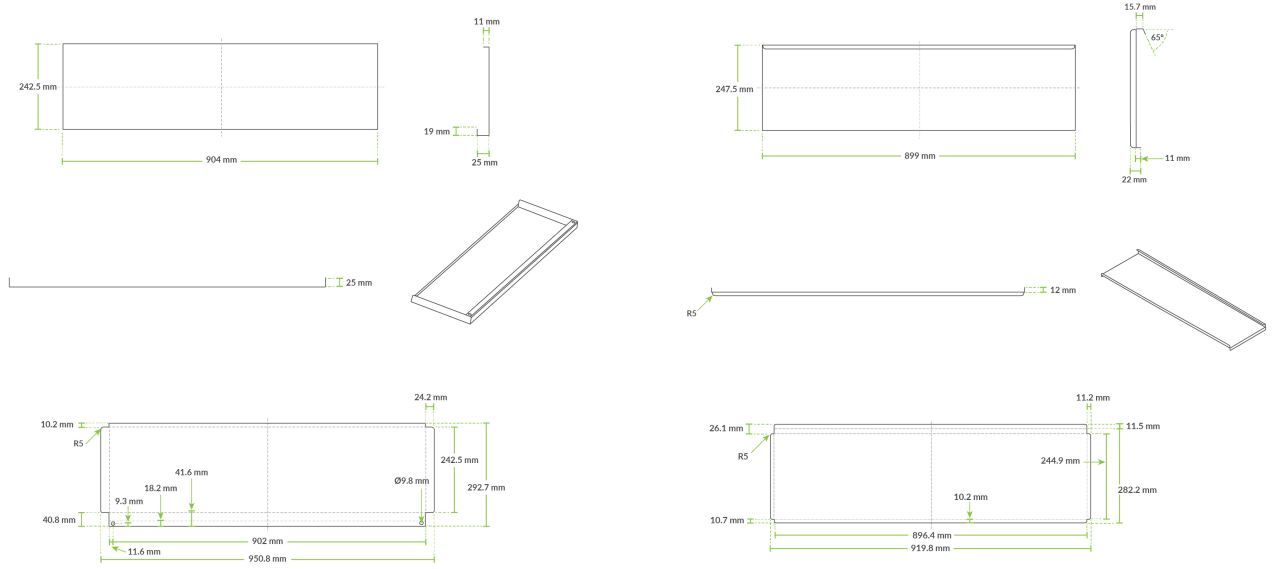

Regency Stainless Steel Sliding Lid for 21" x 36" Underbar Ice Bin

#600IB2136LID

Technical Data

Length	19 3/8 Inches
Width	35 5/8 Inches
Features	NSF Listed
Type	Ice Bin Covers

Features

- Fits Regency 21" x 36" underbar ice bins
- 18-gauge type 304 stainless steel
- Slides front to back
- Slows the melting process with excellent cold retention
- Prevents outside objects and debris from falling into your ice

Certifications

Plan View

Notes & Details

Enhance safety and sanitation while improving the quality of your ice by adding this Regency sliding lid to your 21" x 36" underbar ice bin! Many municipalities require that underbar ice bins have a cover, and this Regency lid will help you stay in compliance. Made of 18-gauge type 304 stainless steel, this lid offers exceptional durability and corrosion-resistance as well as better cold retention. Thanks to its front to back sliding design, this lid is easy to open and close, so it won't slow you down while you're making drinks in your busy bar or restaurant.