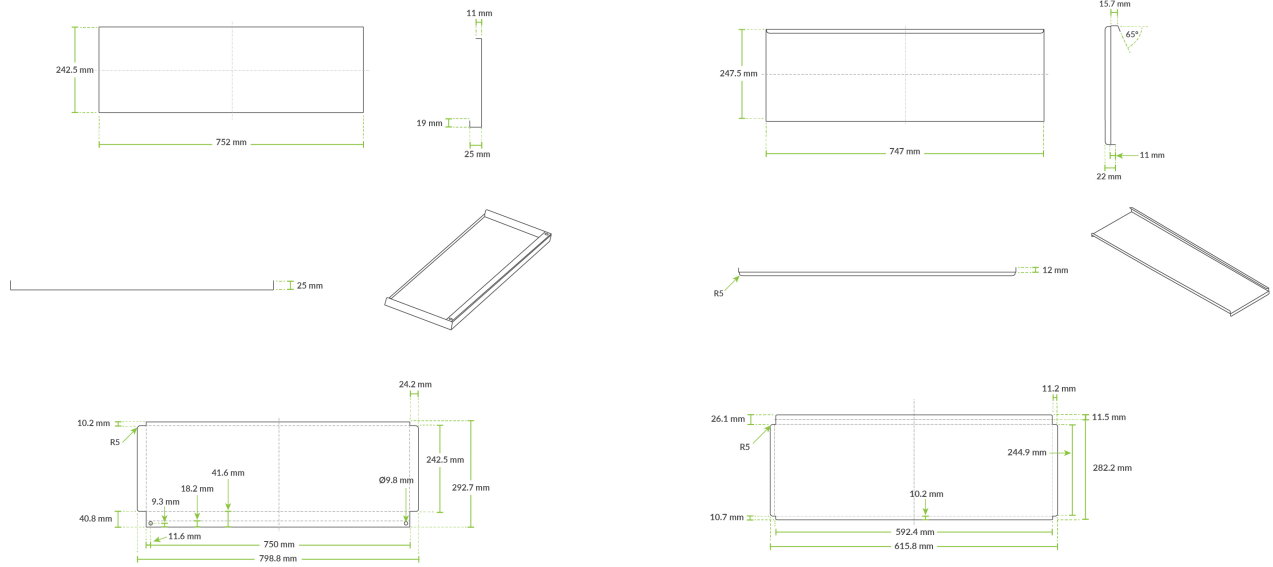

## Regency Stainless Steel Sliding Lid for 21" x 30" Underbar Ice Bin

#600IB2130LID

### Technical Data

Length	19 3/8 Inches
Width	29 1/2 Inches
Features	NSF Listed
Type	Ice Bin Covers

### Features

- Fits Regency 21" x 30" underbar ice bins
- 18-gauge type 304 stainless steel
- Slides front to back
- Slows the melting process with excellent cold retention
- Prevents outside objects and debris from falling into your ice

## Plan View