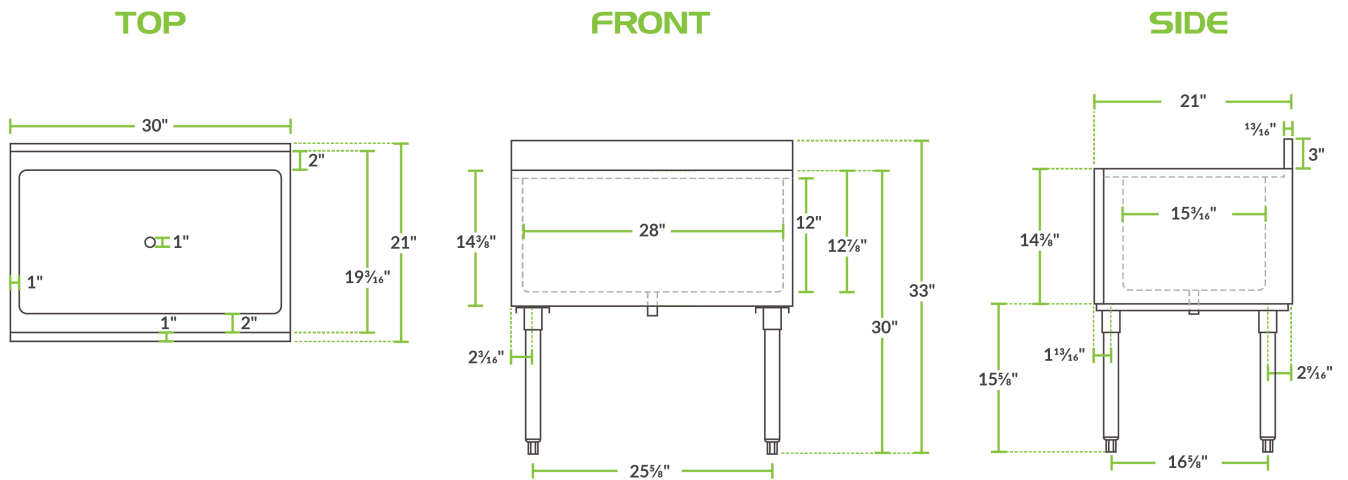

### Technical Data

Length	30 Inches
Width	21 1/8 Inches
Height	33 Inches
Ice Bin Length	28 Inches
Ice Bin Width	15 3/16 Inches
Ice Bin Depth	12 Inches
Backsplash Height	3 Inches
Work Surface Height	30 Inches
Capacity	98 lb.
Color	Silver

### Features

- 20 gauge stainless steel bin; 98 lb. capacity
- Galvanized steel legs and adjustable plastic bullet feet provide stability
- Insulated with polyurethane foam
- 2 plastic bottle holders and a 3" backsplash limits messes
- 1" I.D. brass drain pipe with 1 1/4" connection and 3" tailpiece

## Plan View

## Notes & Details

Whether you're serving up a delicious cocktail or a refreshing soda, ensure you have a steady supply of cold beverages at your bar thanks to this Regency 21" x 30" underbar ice bin. The 15 3/16" x 28" interior bowl holds ice, while two plastic bottle holders with removable dividers let you simultaneously chill your most popular liquors and mixers. A 1" I.D. brass drain pipe safely drains melted ice water from the unit so you're only left with solid pieces.