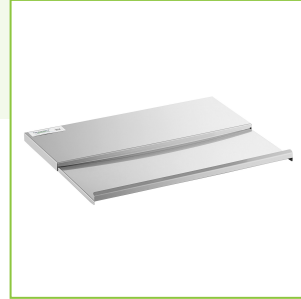

Regency Stainless Steel Sliding Lid for 21" x 24" Underbar Ice Bin

#600IB2124LID

Technical Data

Length	19 3/8 Inches
Width	23 5/8 Inches
Features	NSF Listed
Type	Ice Bin Covers

Features

- Fits Regency 21" x 24" underbar ice bins
- 18-gauge type 304 stainless steel
- Slides front to back
- Slows the melting process with excellent cold retention
- Prevents outside objects and debris from falling into your ice

Certifications

Plan View

Notes & Details

Enhance safety and sanitation while improving the quality of your ice by adding this Regency sliding lid to your 21" x 24" underbar ice bin! Many municipalities require that underbar ice bins have a cover, and this Regency lid will help you stay in compliance. Made of 18-gauge type 304 stainless steel, this lid offers exceptional durability and corrosion-resistance as well as better cold retention. Thanks to its front to back sliding design, this lid is easy to open and close, so it won't slow you down while you're making drinks in your busy bar or restaurant.