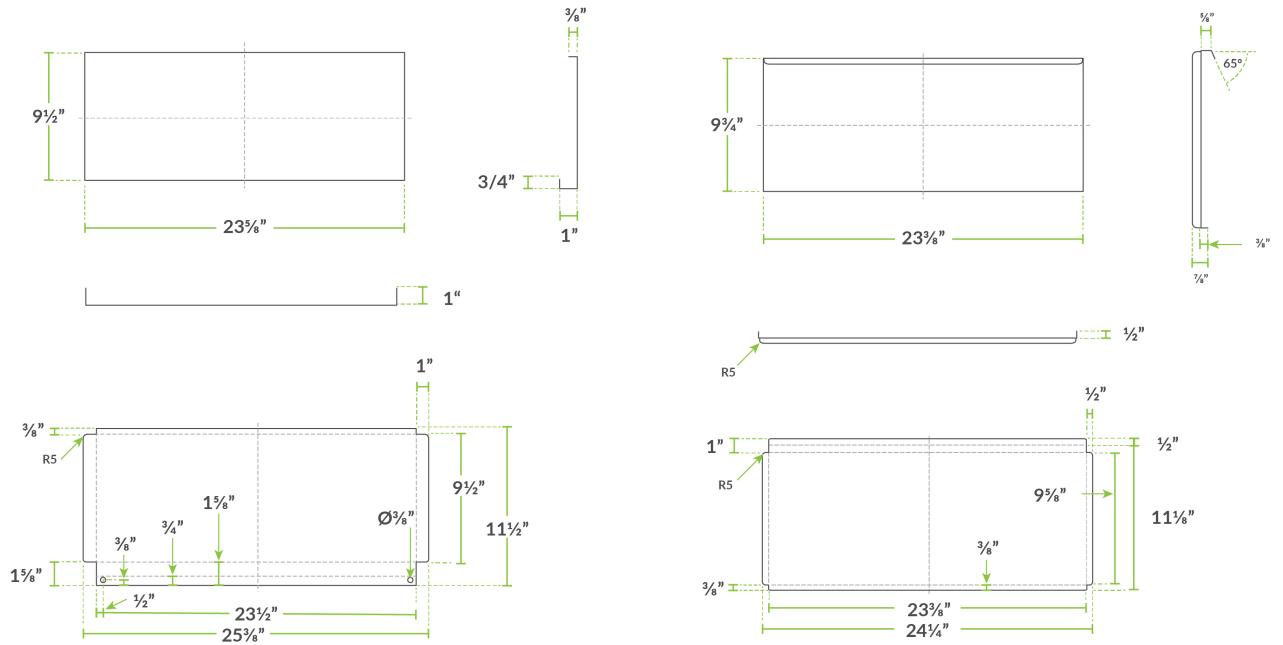

Regency Stainless Steel Sliding Lid for 21" x 24" Underbar Ice Bin

#600IB2124LID

Technical Data

Length	19 3/8 Inches
Width	23 5/8 Inches
Features	NSF Listed
Type	Ice Bin Covers

Features

- Fits Regency 21" x 24" underbar ice bins
- 18-gauge type 304 stainless steel
- Slides front to back
- Slows the melting process with excellent cold retention
- Prevents outside objects and debris from falling into your ice

Certifications

Plan View

Notes & Details

Enhance safety and sanitation while improving the quality of your ice by adding this Regency sliding lid to your 21" x 24" underbar ice bin! Many municipalities require that underbar ice bins have a cover, and this Regency lid will help you stay in compliance. Made of 18-gauge type 304 stainless steel, this lid offers exceptional durability and corrosion-resistance as well as better cold retention. Thanks to its front to back sliding design, this lid is easy to open and close, so it won't slow you down while you're making drinks in your busy bar or restaurant.