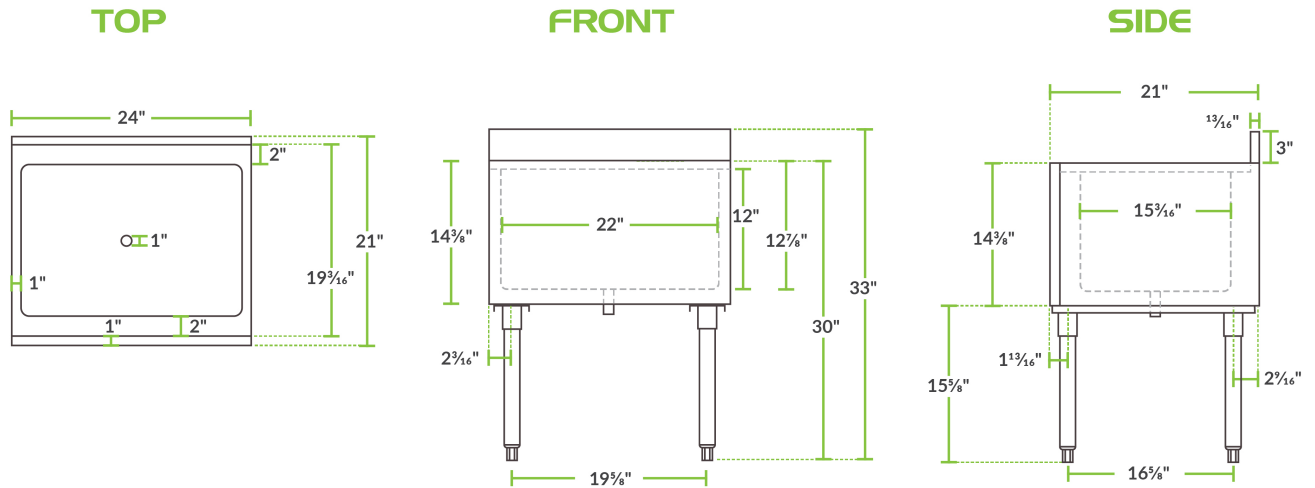

REGENCY
Tables and Sinks

Regency 21" x 24" Stainless Steel Underbar Ice Bin with Bottle Holders

#600IB2124

Technical Data

Length	24 Inches
Width	21 1/8 Inches
Height	33 Inches
Ice Bin Length	22 Inches
Ice Bin Width	15 3/16 Inches
Ice Bin Depth	12 Inches
Backsplash Height	3 Inches
Work Surface Height	30 Inches
Capacity	77 lb.
Color	Silver

Features

- 20 gauge stainless steel bin; 77 lb. capacity
- Galvanized steel legs and adjustable plastic bullet feet provide stability
- Insulated with polyurethane foam
- 2 plastic bottle holders and a 3" backsplash limits messes
- 1" I.D. brass drain pipe with 1 1/4" connection and 3" tailpiece

Plan View

Notes & Details

Whether you're serving up a delicious cocktail or a refreshing soda, ensure you have a steady supply of cold beverages at your bar thanks to this Regency 21" x 24" underbar ice bin. The 15 3/16" x 22" interior bowl holds ice, while two plastic bottle holders with removable dividers let you simultaneously chill your most popular liquors and mixers. A 1" I.D. brass drain pipe safely drains melted ice water from the unit so you're only left with solid pieces.

This Regency ice bin is constructed of 20 gauge, type 304 stainless steel and features poly foam insulation to help keep the bin's contents cooler longer. It stands on four galvanized legs with adjustable plastic bullet feet for stability. It also boasts a backsplash to help keep your walls and floors dry. Thanks to this unit's versatility, it's easy to store and chill everything you need to create the perfect gin and tonic, whiskey ginger, cranberry vodka, and other popular drinks at your busy bar, nightclub, or restaurant.