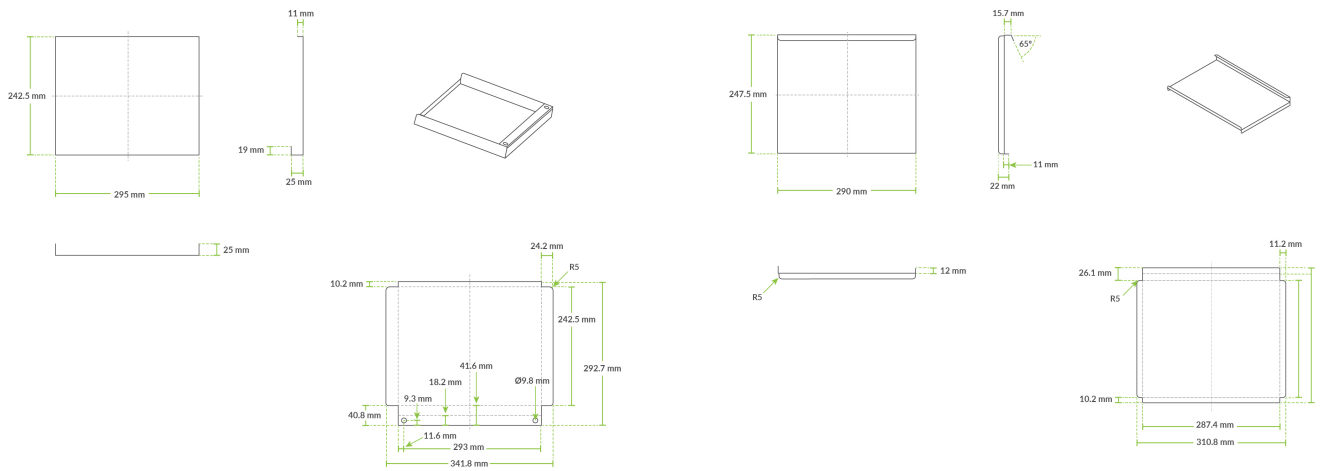

Regency Stainless Steel Sliding Lid for 21" x 12" Underbar Ice Bin

#600IB2112LID

Technical Data

Length	19 3/8 Inches
Width	11 5/8 Inches
Features	NSF Listed
Type	Ice Bin Covers

Features

- Fits Regency 21" x 12" underbar ice bins
- 18-gauge type 304 stainless steel
- Slides front to back
- Slows the melting process with excellent cold retention
- Prevents outside objects and debris from falling into your ice

Certifications

Plan View

Notes & Details

Enhance safety and sanitation while improving the quality of your ice by adding this Regency sliding lid to your 21" x 12" underbar ice bin! Many municipalities require that underbar ice bins have a cover, and this Regency lid will help you stay in compliance. Made of 18-gauge type 304 stainless steel, this lid offers exceptional durability and corrosion-resistance as well as better cold retention. Thanks to its front to back sliding design, this lid is easy to open and close, so it won't slow you down while you're making drinks in your busy bar or restaurant.