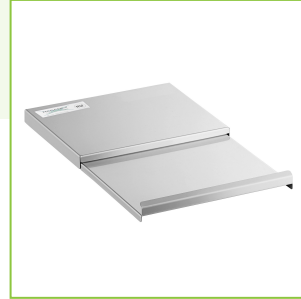

Regency Stainless Steel Sliding Lid for 21" x 12" Underbar Ice Bin

#600IB2112LID

Technical Data

Length	19 3/8 Inches
Width	11 5/8 Inches
Features	NSF Listed
Type	Ice Bin Covers

Features

- Fits Regency 21" x 12" underbar ice bins
- 18-gauge type 304 stainless steel
- Slides front to back
- Slows the melting process with excellent cold retention
- Prevents outside objects and debris from falling into your ice

Certifications

Plan View

Notes & Details

Enhance safety and sanitation while improving the quality of your ice by adding this Regency sliding lid to your 21" x 12" underbar ice bin! Many municipalities require that underbar ice bins have a cover, and this Regency lid will help you stay in compliance. Made of 18-gauge type 304 stainless steel, this lid offers exceptional durability and corrosion-resistance as well as better cold retention. Thanks to its front to back sliding design, this lid is easy to open and close, so it won't slow you down while you're making drinks in your busy bar or restaurant.