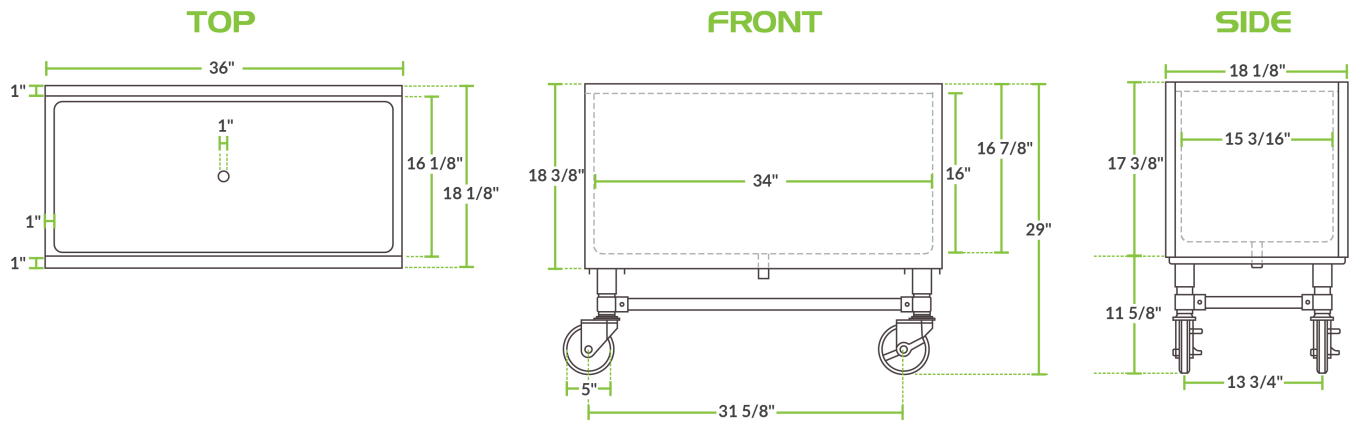

REGENCY
Tables and Sinks

Regency 36" x 18" Stainless Steel Portable Ice Bin

#600IB1836M

Technical Data

| | |
|-------------------|---------------------------|
| Length | 36 Inches |
| Width | 18 1/2 Inches |
| Height | 29 Inches |
| Ice Bin Length | 34 Inches |
| Ice Bin Width | 15.187999725341797 Inches |
| Ice Bin Depth | 16 Inches |
| Capacity | 155 lb. |
| Casters | With Casters |
| Color | Silver |
| Drain Outlet Size | 1 Inch |

Features

- 20 gauge, 304 series stainless steel bowl, top, bottom, and body
- Stainless steel leg and socket construction
- Durable legs with 4-side bracing
- Includes 2 plastic bottle holders; carton box packing
- (4) 5" swivel PU casters (2 with brakes)

Certifications

Technical Data

| | |
|----------|---|
| Features | Bottle Storage Casters with Brakes NSF Listed |
| Material | Stainless Steel |
| Type | Mobile |

Plan View

Notes & Details

Transport large amounts of ice and bottled beverages with this Regency 36" x 18" stainless steel portable ice bin! This ice bin is perfect for banquet halls and restaurants, as well as indoor and outdoor bars to help limit multiple long trips to the kitchen for ice refills. It can also be used to keep bottled beverages chilled while merchandising or at any catering event. It will fit easily under standard 35" counters to save space at your busy venue. It features an insulated cavity with a deep design that makes it ideal for bottled beverage storage. It includes a 1" IPS brass drain with shut off valve.

A total of (4) 5" swivel PU casters, including 2 with brakes, allow for effortless transport from one location to another. This mobile ice bin is designed for years of high-volume use and boasts an all-stainless steel construction, including a 20 gauge, 304 series stainless steel bowl, top, bottom, and body. The stainless steel leg and socket construction creates a sturdy, dependable base that supports the bin.