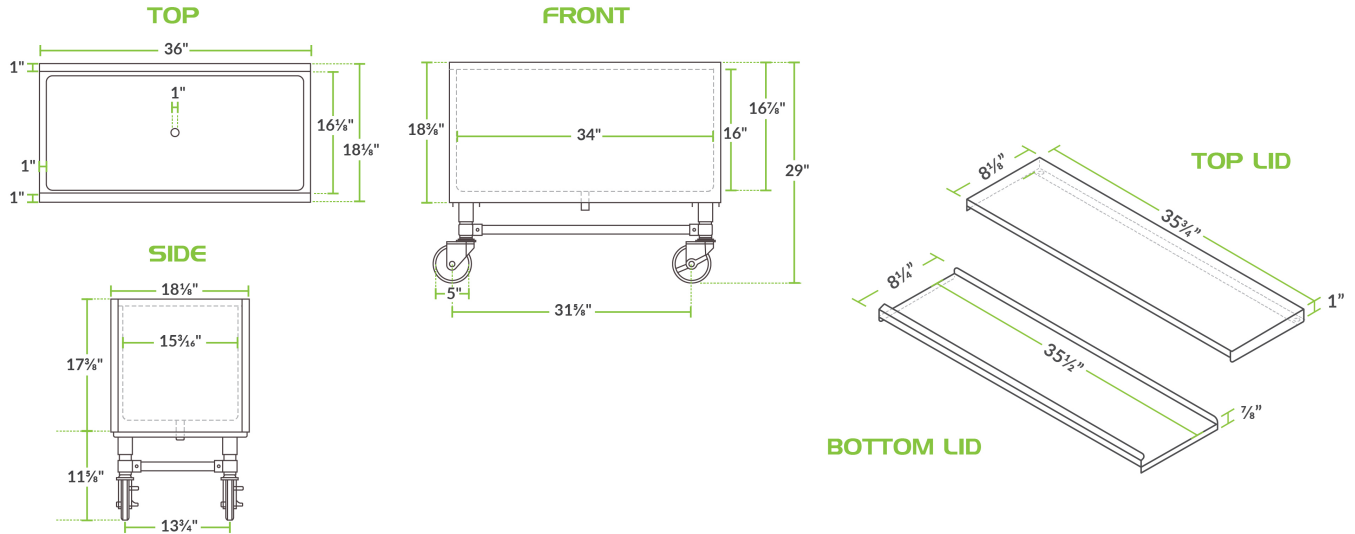

Technical Data

Features	Bottle Storage Casters with Brakes NSF Listed
Lid Type	Sliding
Material	Stainless Steel
Type	Mobile

Plan View

Notes & Details

Transport large amounts of ice and bottled beverages with this Regency 36" x 18" stainless steel portable ice bin with sliding lid! This ice bin is perfect for banquet halls and restaurants, as well as indoor and outdoor bars to help limit multiple long trips to the kitchen for ice refills. It can also be used to keep bottled beverages chilled while merchandising or at any catering event. It will fit easily under standard 35" counters to save space at your busy venue. It features an insulated cavity with a deep design that makes it ideal for bottled beverage storage. The sliding lid provides further cold retention and protects ice from dirt and other contaminants. It includes a 1" IPS brass drain with shut off valve.

A total of (4) 5" swivel PU casters, including 2 with brakes, allow for effortless transport from one location to another. This mobile ice bin is designed for years of high-volume use and boasts an all-stainless steel construction, including a 20 gauge, 304 series stainless steel bowl, top, bottom, and body. The stainless steel leg and socket construction creates a sturdy, dependable base that supports the bin.

This Regency 36" x 18" portable ice bin is a must-have accessory for caterers, banquet halls, bars, and restaurants. This mobile ice bin includes 2 plastic bottle holders for optimal organization, as well as carton packing. It ensures beverage service at your bar or restaurant is a smooth operation.

WARNING: This product can expose you to chemicals including lead, which are known to the State of California to cause cancer, birth defects, or other reproductive harm. For more information, go to www.p65warnings.ca.gov.