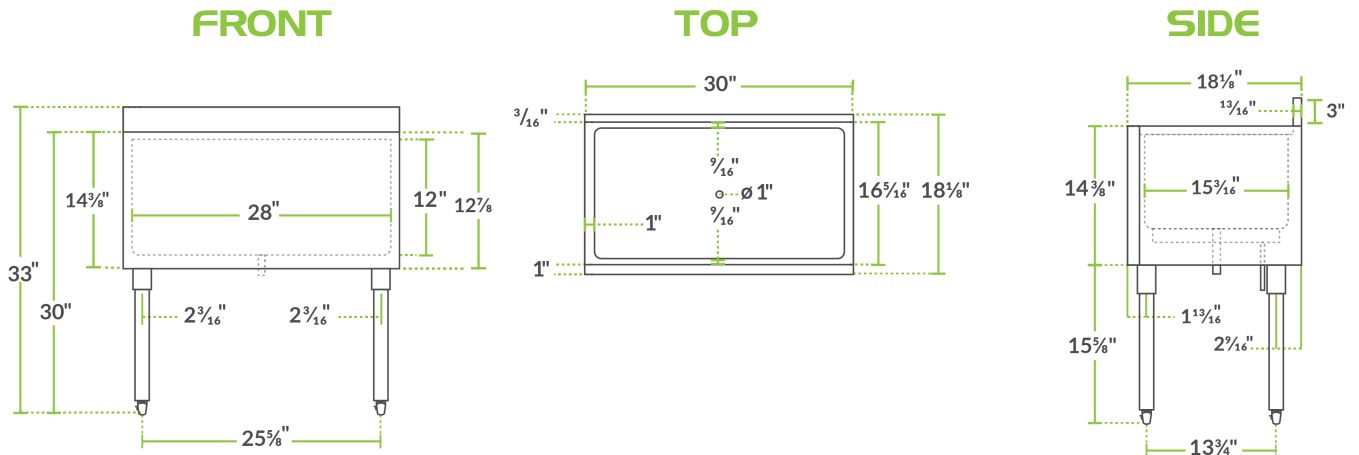

REGENCY
Tables and Sinks

Regency 18" x 30" Underbar Ice Bin - 98 lb.

#600IB1830

Technical Data

| | |
|---------------------|---------------|
| Length | 30 Inches |
| Width | 18 1/2 Inches |
| Height | 33 Inches |
| Ice Bin Length | 28 Inches |
| Ice Bin Width | 15 1/4 Inches |
| Ice Bin Depth | 12 Inches |
| Backsplash Height | 3 Inches |
| Work Surface Height | 30 Inches |
| Capacity | 98 lb. |
| Color | Silver |

Features

- 20 gauge stainless steel bin; 98 lb. capacity
- Galvanized steel legs and adjustable plastic bullet feet provide stability
- Insulated with polyurethane foam
- 2 plastic bottle holders and a 3" backsplash limits messes
- 1" I.D. brass drain pipe with 1 1/4" connection and 3" tailpiece

Certifications

Technical Data

| | |
|-------------------|---|
| Features | Bottle Storage NSF Listed With Backsplash |
| Installation Type | Freestanding |
| Leg Construction | Galvanized Steel |
| Material | Stainless Steel |
| Type | Ice Bins Without Cold Plate |

Plan View

Notes & Details

Keep ice right where you need it, when you need it with this Regency 18" x 30" 98 lb. ice bin. Its compact size makes it perfect for use at your bar, pub, club, or restaurant. Featuring a 20-gauge type 304 stainless steel design, it is extremely durable and easy to clean. It rests atop galvanized steel legs and adjustable plastic bullet feet for ultimate stability. A 1" I.D. brass drain pipe with 1 1/4" connection and 3" tailpiece safely drains melted ice water from the unit so you're only left with solid pieces.