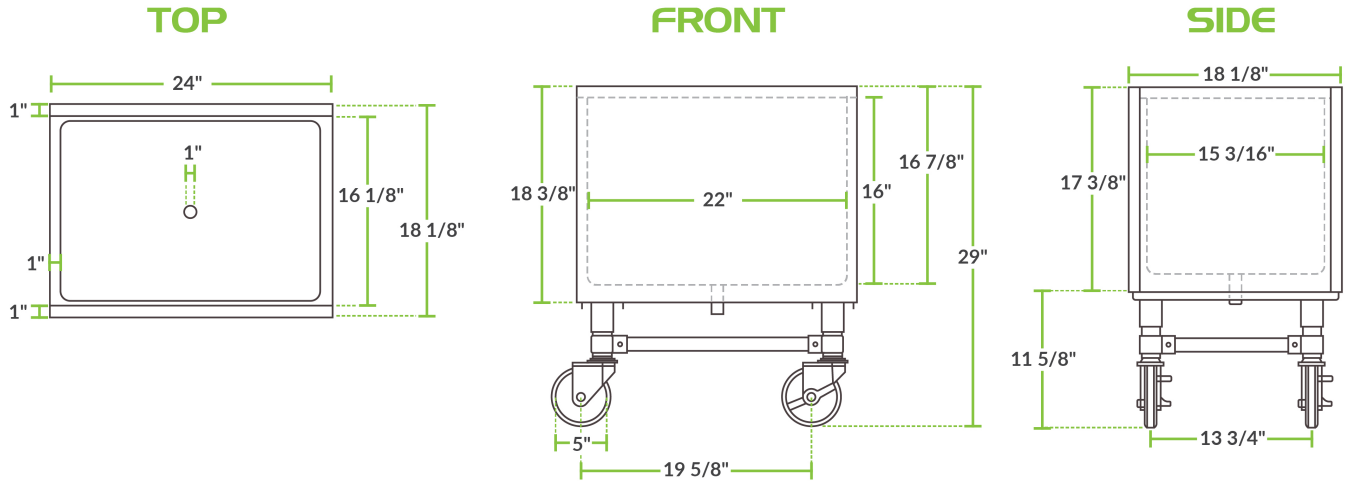

REGENCY
Tables and Sinks

Regency 24" x 18" Stainless Steel Portable Ice Bin

#600IB1824M

Technical Data

Length	24 Inches
Width	18 1/8 Inches
Height	29 Inches
Ice Bin Length	22 Inches
Ice Bin Width	15 1/5 Inches
Ice Bin Depth	16 Inches
Capacity	100 lb.
Casters	With Casters
Color	Silver
Drain Outlet Size	1 Inch

Features

- 20 gauge, 304 series stainless steel bowl, top, bottom, and body
- Stainless steel leg and socket construction
- Durable legs with 4-side bracing
- Includes 2 plastic bottle holders; carton box packing
- (4) 5" swivel PU casters (2 with brakes)

Certifications

Technical Data

Features	Bottle Storage Casters with Brakes NSF Listed
Material	Stainless Steel
Type	Mobile

Plan View

Notes & Details

Transport large amounts of ice and bottled beverages with this Regency 24" x 18" stainless steel portable ice bin! This ice bin is perfect for banquet halls and restaurants, as well as indoor and outdoor bars to help limit multiple long trips to the kitchen for ice refills. It can also be used to keep bottled beverages chilled while merchandising or at any catering event. It will fit easily under standard 35" counters to save space at your busy venue. It features an insulated cavity with a deep design that makes it ideal for bottled beverage storage. It includes a 1" IPS brass drain with shut off valve.

A total of (4) 5" swivel PU casters, including 2 with brakes, allow for effortless transport from one location to another. This mobile ice bin is designed for years of high-volume use and boasts an all-stainless steel construction, including a 20 gauge, 304 series stainless steel bowl, top, bottom, and body. The stainless steel leg and socket construction creates a sturdy, dependable base that supports the bin. This mobile ice bin includes 2 plastic bottle holders for optimal organization, as well as carton packing. It ensures beverage service at your bar or restaurant is a smooth operation.