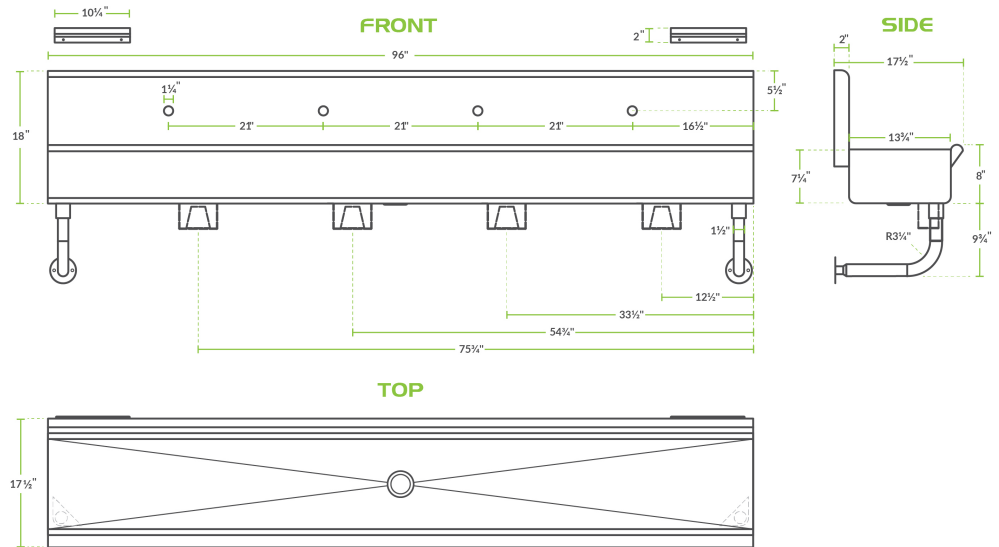

**REGENCY**  
Tables and Sinks

**Regency 96" x 17 1/2" Single-Hole Multi-Station Hand Sink with 4 Knee Operated Faucets**

#600HSMSK1896

**Technical Data**

Length	96 Inches
Width	17 1/2 Inches
Height	18 Inches
Spout Length	6 Inches
Bowl Depth	8 Inches
Backsplash Height	10 Inches
Faucet Height	9 1/2 Inches
Bowl Front to Back	13 3/4 Inches
Bowl Left to Right	96 Inches
Color	Silver

**Features**

- Rugged 16 gauge type 304 stainless steel sink and solid chrome-plated brass faucet built for long life
- Sink punched with 4 sets of single-holes for wall mounted faucets
- Faucets designed with 6" gooseneck spouts for excellent clearance
- Knee pedal operation makes unit hands-free, improving sanitation
- Kit includes hand sink, faucets, single pedal knee valves, and knee valve brackets

## Technical Data

Faucet Centers	Single
Features	Faucet Included Hands Free Knee Pedal Multi-Station
Flow Rate	2 GPM
Gauge	16 Gauge
Installation Type	Wall Mounted
Material	Stainless Steel
Nozzle Spread	6 Inches
Number of Compartments	1 Compartment
Number of Drainboards	None
Number of Faucets	4 Faucets
Spout Clearance	5 Inches
Spout Type	Gooseneck
Stainless Steel Type	Type 304
Temperature Rating	140 Degrees Fahrenheit
Type	Hand Sinks
Water Inlet Size	1/2 Inches

## Plan View