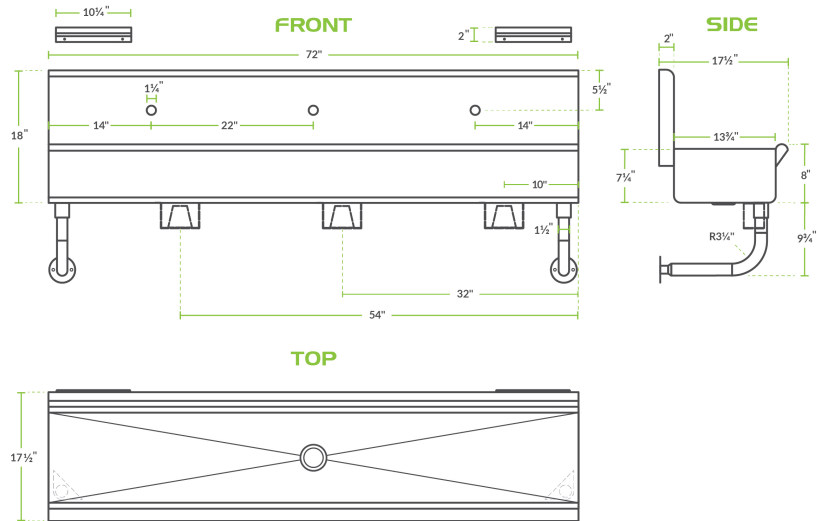

REGENCY
Tables and Sinks

Regency 72" x 17 1/2" Single-Hole Multi-Station Hand Sink with 3 Knee Operated Faucets

#600HSMSK1872

Technical Data

Length	72 Inches
Width	17 1/2 Inches
Height	18 Inches
Spout Length	6 Inches
Bowl Depth	8 Inches
Backsplash Height	10 Inches
Faucet Height	9 1/2 Inches
Bowl Front to Back	13 3/4 Inches
Bowl Left to Right	72 Inches
Color	Silver

Certifications

1/2" Water Connection

Technical Data

Faucet Centers	Single
Features	Faucet Included Hands Free Knee Pedal Multi-Station
Flow Rate	2 GPM
Gauge	16 Gauge
Installation Type	Wall Mounted
Material	Stainless Steel
Nozzle Spread	6 Inches
Number of Compartments	1 Compartment
Number of Drainboards	None
Number of Faucets	3 Faucets
Spout Clearance	5 Inches
Spout Type	Gooseneck
Stainless Steel Type	Type 304
Temperature Rating	140 Degrees Fahrenheit
Type	Hand Sinks
Water Inlet Size	1/2 Inches

Plan View

Notes & Details

Ensure that your hands-free hand washing sink is ready for use with this Regency multi-station hand sink for 3 faucets! Made of rugged 16 gauge type 304 stainless steel, the sink is not only rust- and corrosion-resistant, it's extremely durable and built for everyday commercial use. This wall mounted sink station includes 3 sets of holes for single-hole faucets. The spacious 8" deep sink bowl is designed to accommodate multiple users for handwashing applications, making it so employees don't have to wait their turn to clean up.

For ease of use on day one, 3 wall mount hand sink faucets with 6" gooseneck spout are included. The 9 1/2" tall, swivel design of the faucets provide plenty of clearance for comfortable hand washing, and the durable, chrome-plated brass construction ensures longevity. Plus, the faucets have single, 1/2" NPT female inlets that install directly to your sink's water line.